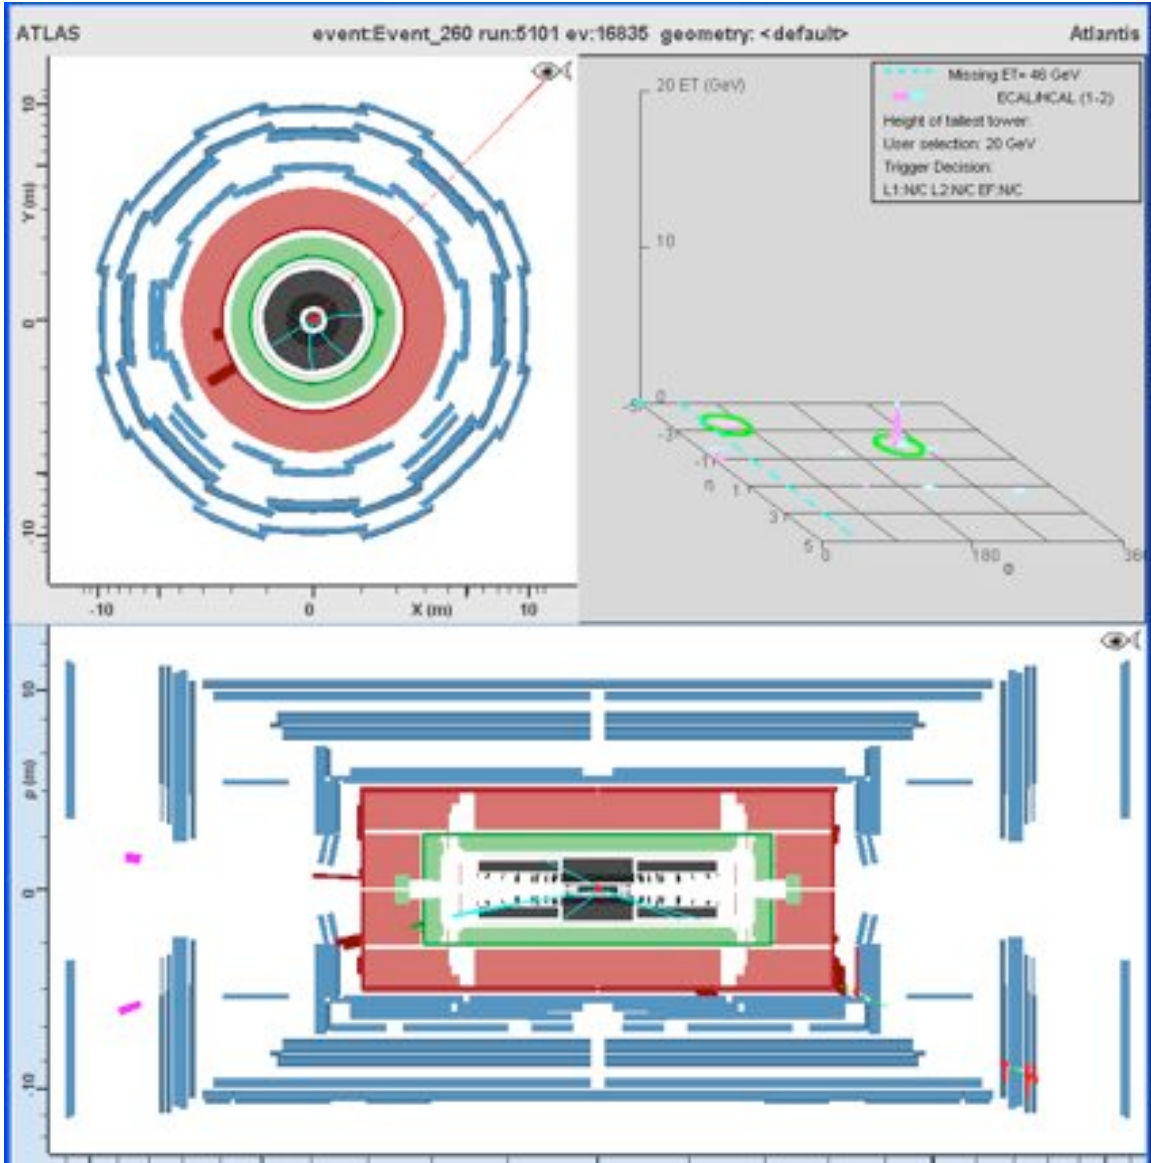

ATLAS muon event in the LHC: What is it? Z, W, or background?
Set 1

ATLAS muon event in the LHC: What is it? Z, W, or background?
Set 1

ATLAS muon event in the LHC: What is it? Z, W, or background?
Set 1

ATLAS muon event in the LHC: What is it? Z, W, or background?
Set 1