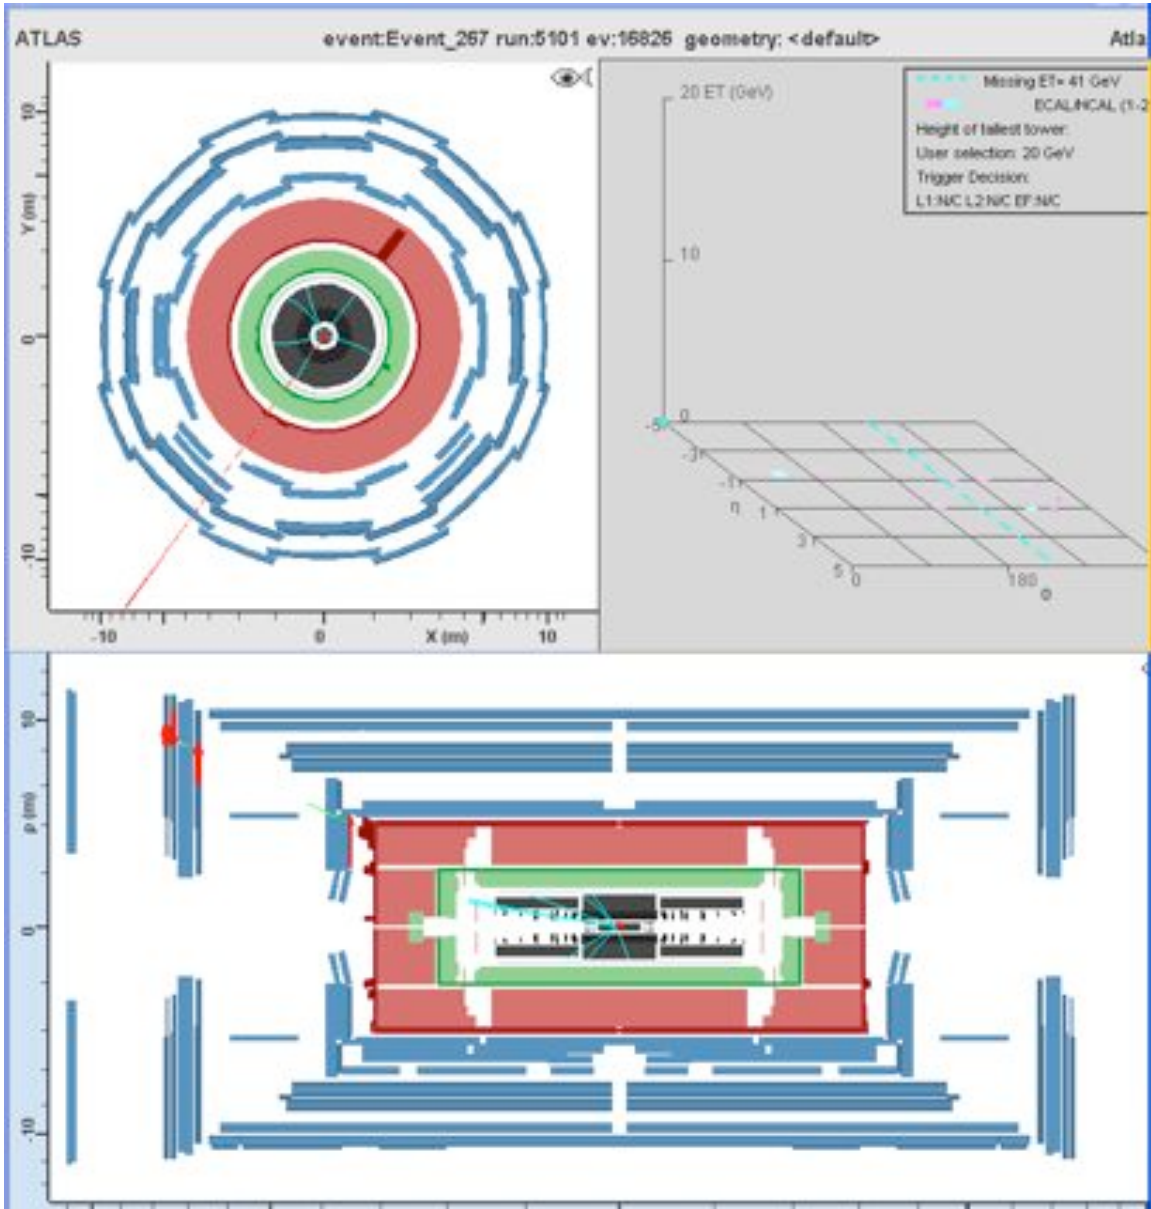

ATLAS muon event in the LHC: What is it? Z, W, or background?
Set 1

ATLAS muon event in the LHC: What is it? Z, W, or background?
Set 1

ATLAS muon event in the LHC: What is it? Z, W, or background?
Set 1

ATLAS muon event in the LHC: What is it? Z, W, or background?
Set 1