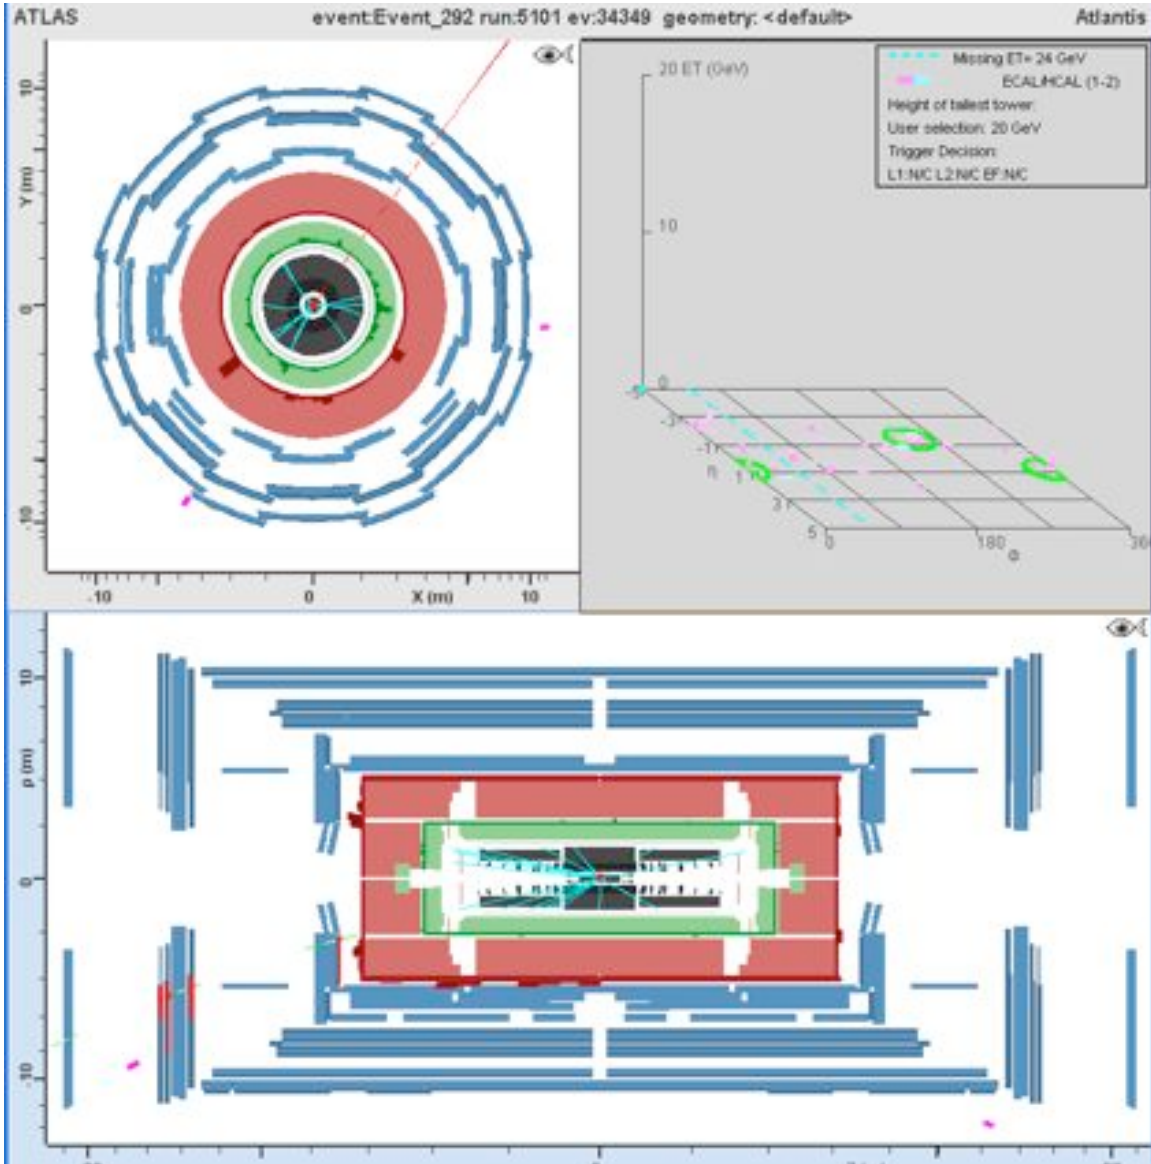

ATLAS muon event in the LHC: What is it? Z, W, or background?
Set 1

ATLAS muon event in the LHC: What is it? Z, W, or background?
Set 1

ATLAS muon event in the LHC: What is it? Z, W, or background?
Set 1

ATLAS muon event in the LHC: What is it? Z, W, or background?
Set 1