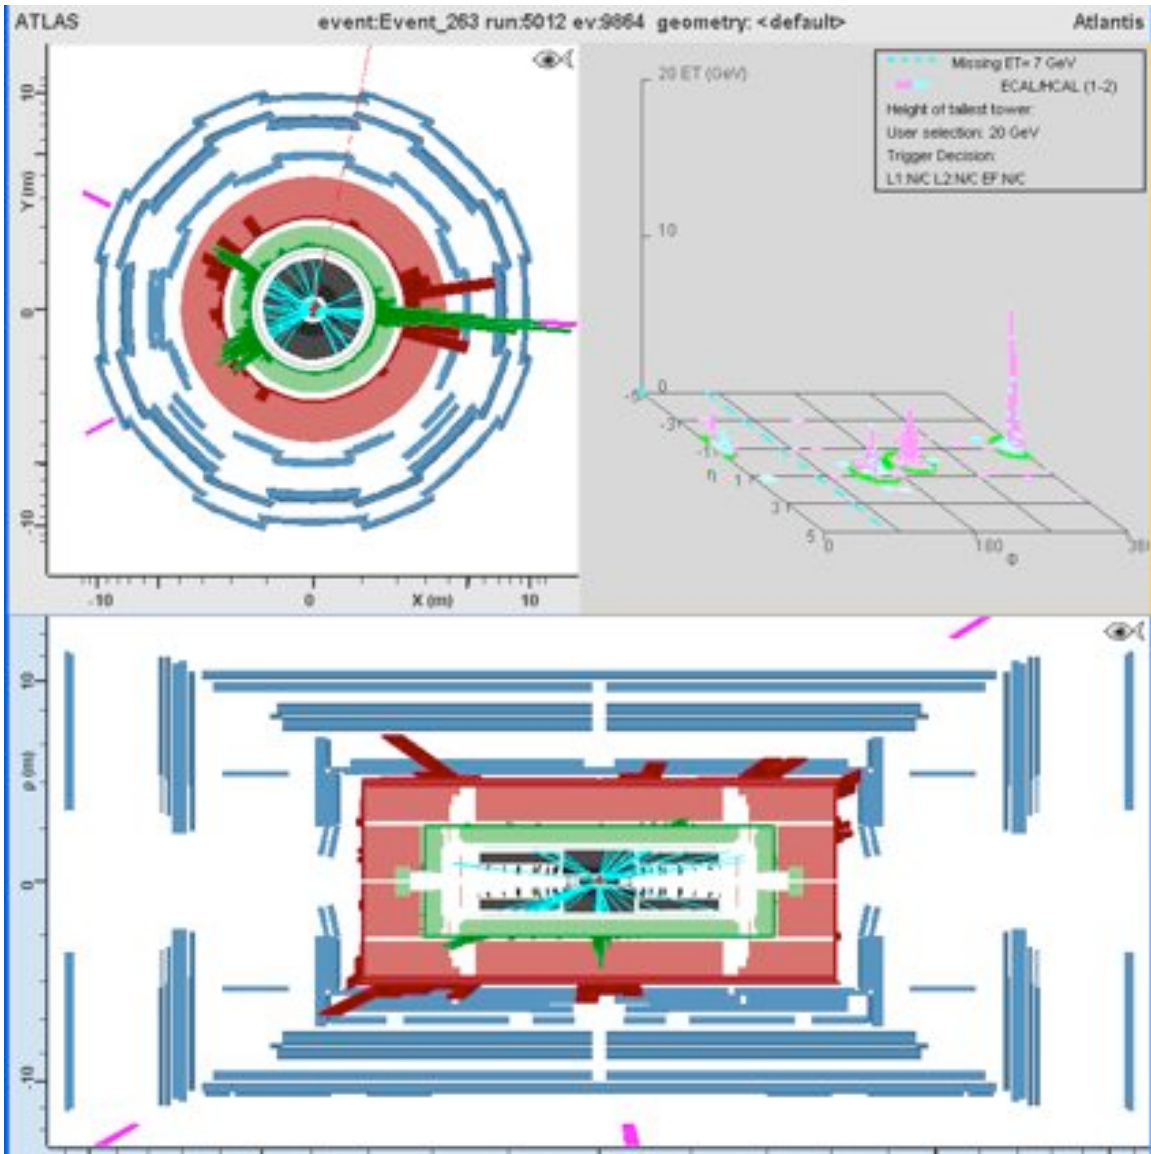

ATLAS muon event in the LHC: What is it? Z, W, or background?
Set 1

ATLAS muon event in the LHC: What is it? Z, W, or background?
Set 1

ATLAS muon event in the LHC: What is it? Z, W, or background?
Set 1

ATLAS muon event in the LHC: What is it? Z, W, or background?
Set 1