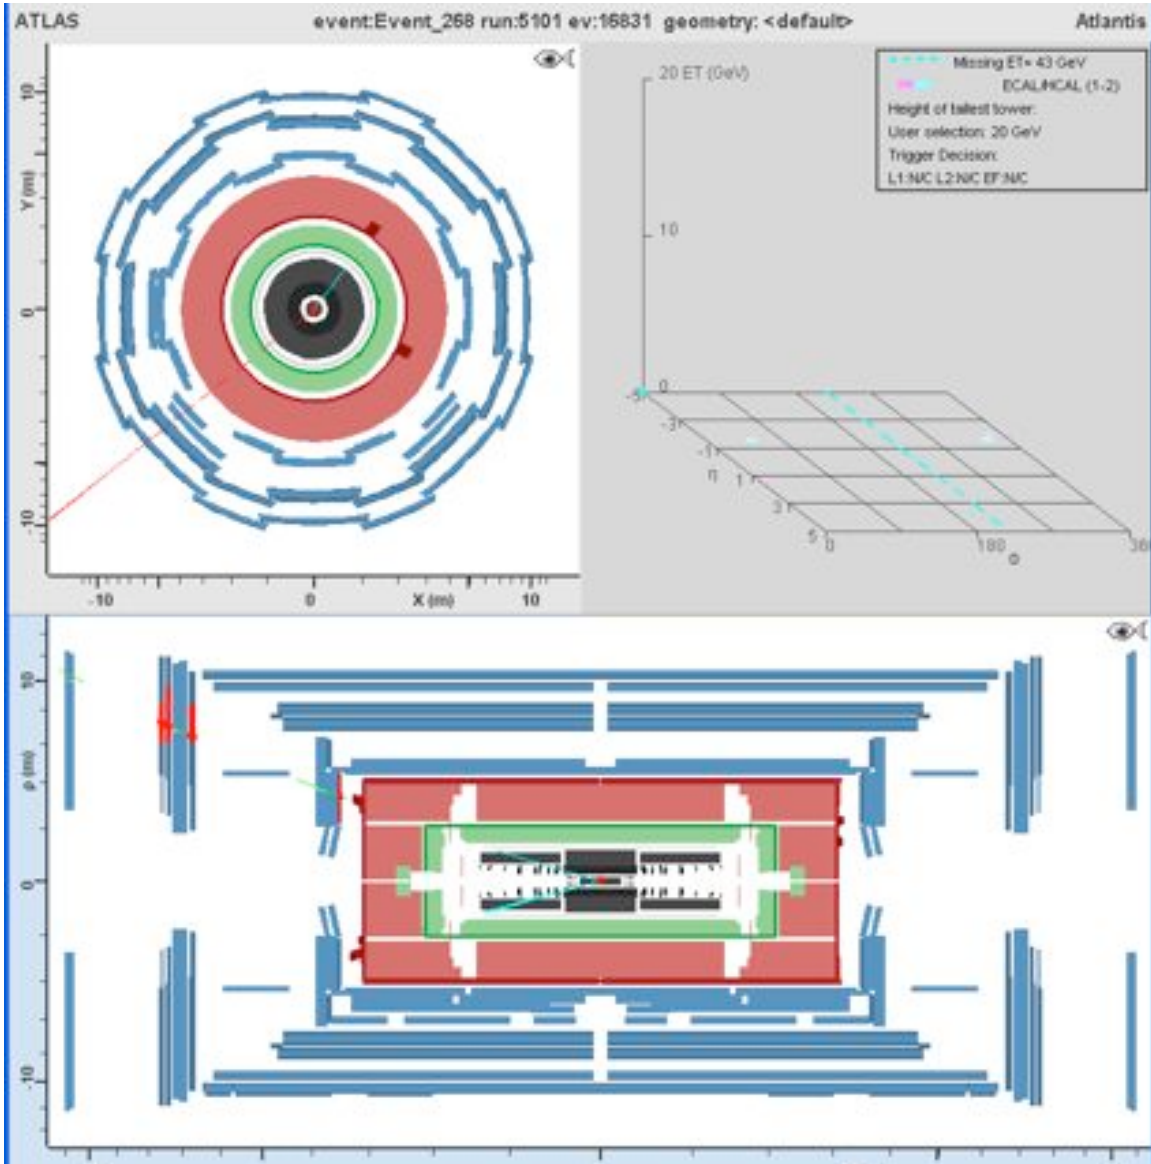

ATLAS muon event in the LHC: What is it? Z, W, or background?
Set 1

ATLAS muon event in the LHC: What is it? Z, W, or background?
Set 1

ATLAS muon event in the LHC: What is it? Z, W, or background?
Set 1

ATLAS muon event in the LHC: What is it? Z, W, or background?
Set 1