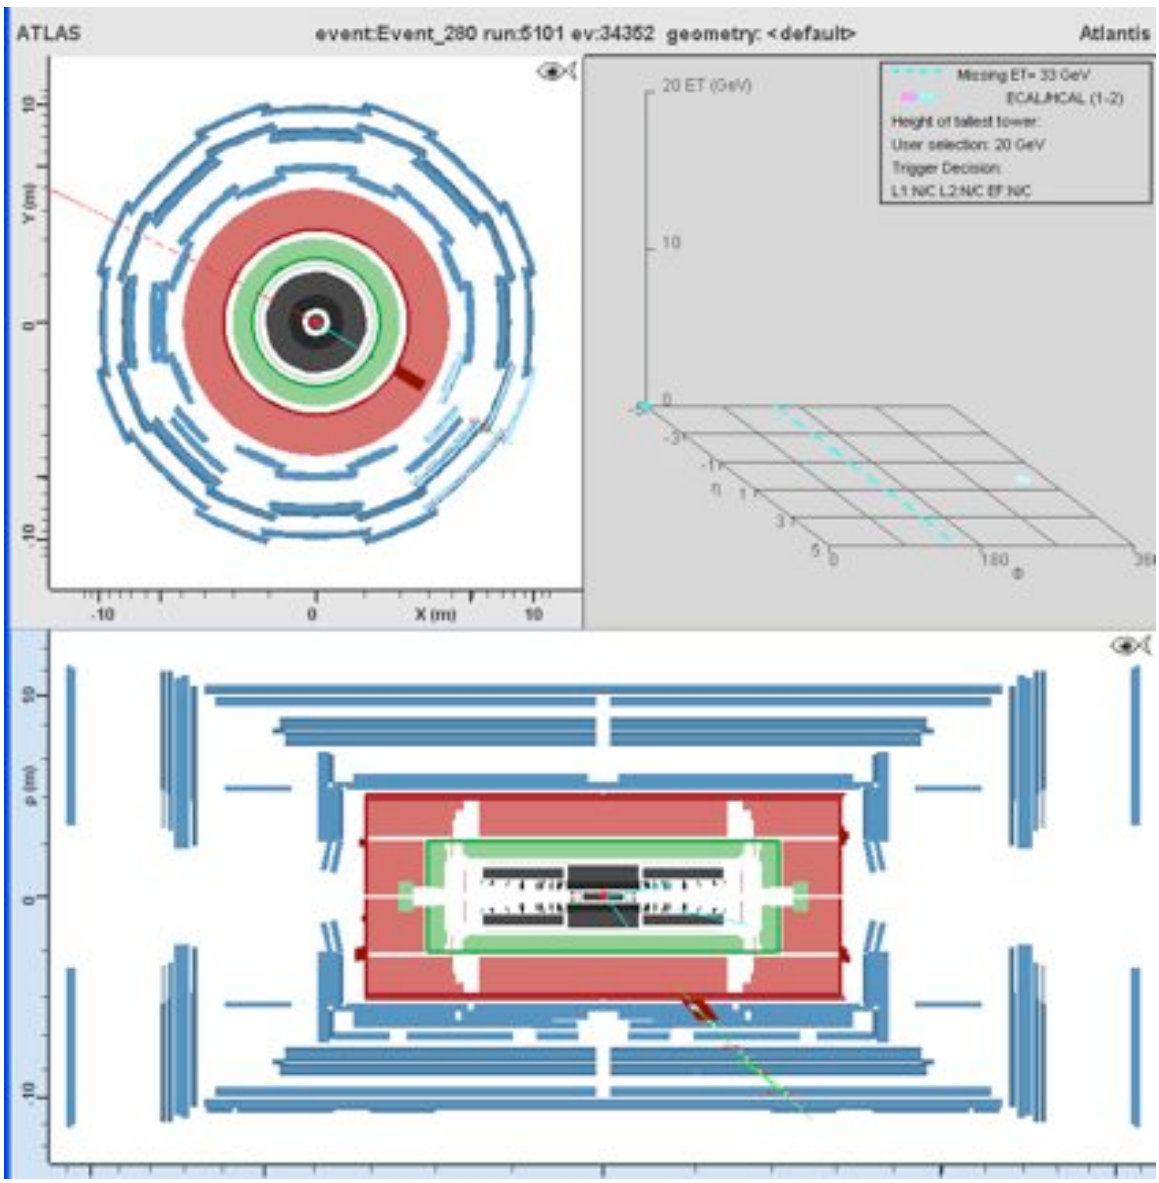

ATLAS muon event in the LHC: What is it? Z, W, or background?
Set 1

ATLAS muon event in the LHC: What is it? Z, W, or background?
Set 1

ATLAS muon event in the LHC: What is it? Z, W, or background?
Set 1

ATLAS muon event in the LHC: What is it? Z, W, or background?
Set 1