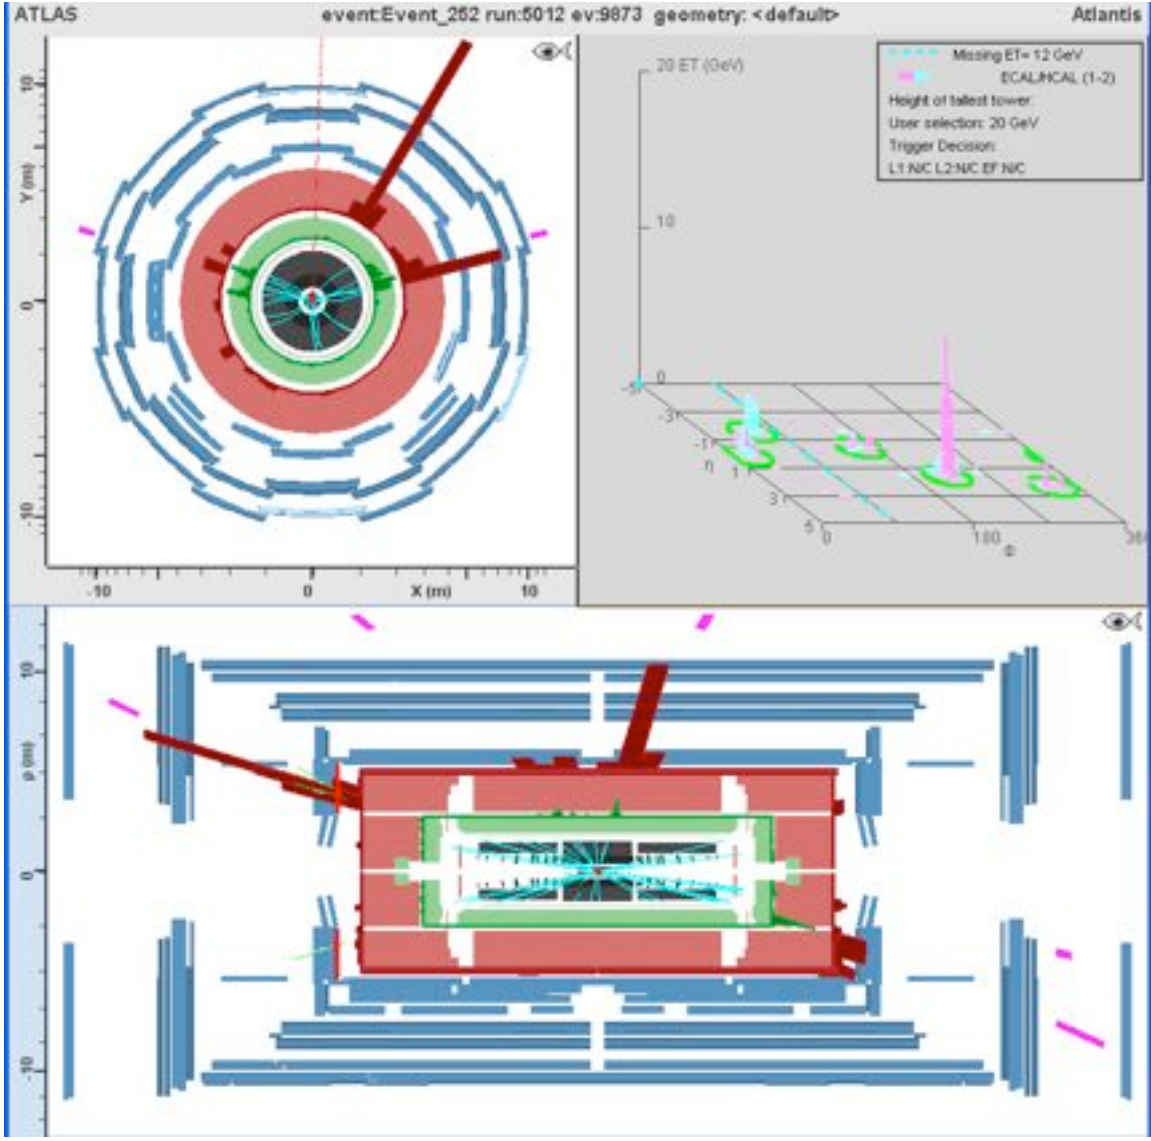

ATLAS muon event in the LHC: What is it? Z, W, or background?
Set 1

ATLAS muon event in the LHC: What is it? Z, W, or background?
Set 1

ATLAS muon event in the LHC: What is it? Z, W, or background?
Set 1

ATLAS muon event in the LHC: What is it? Z, W, or background?
Set 1