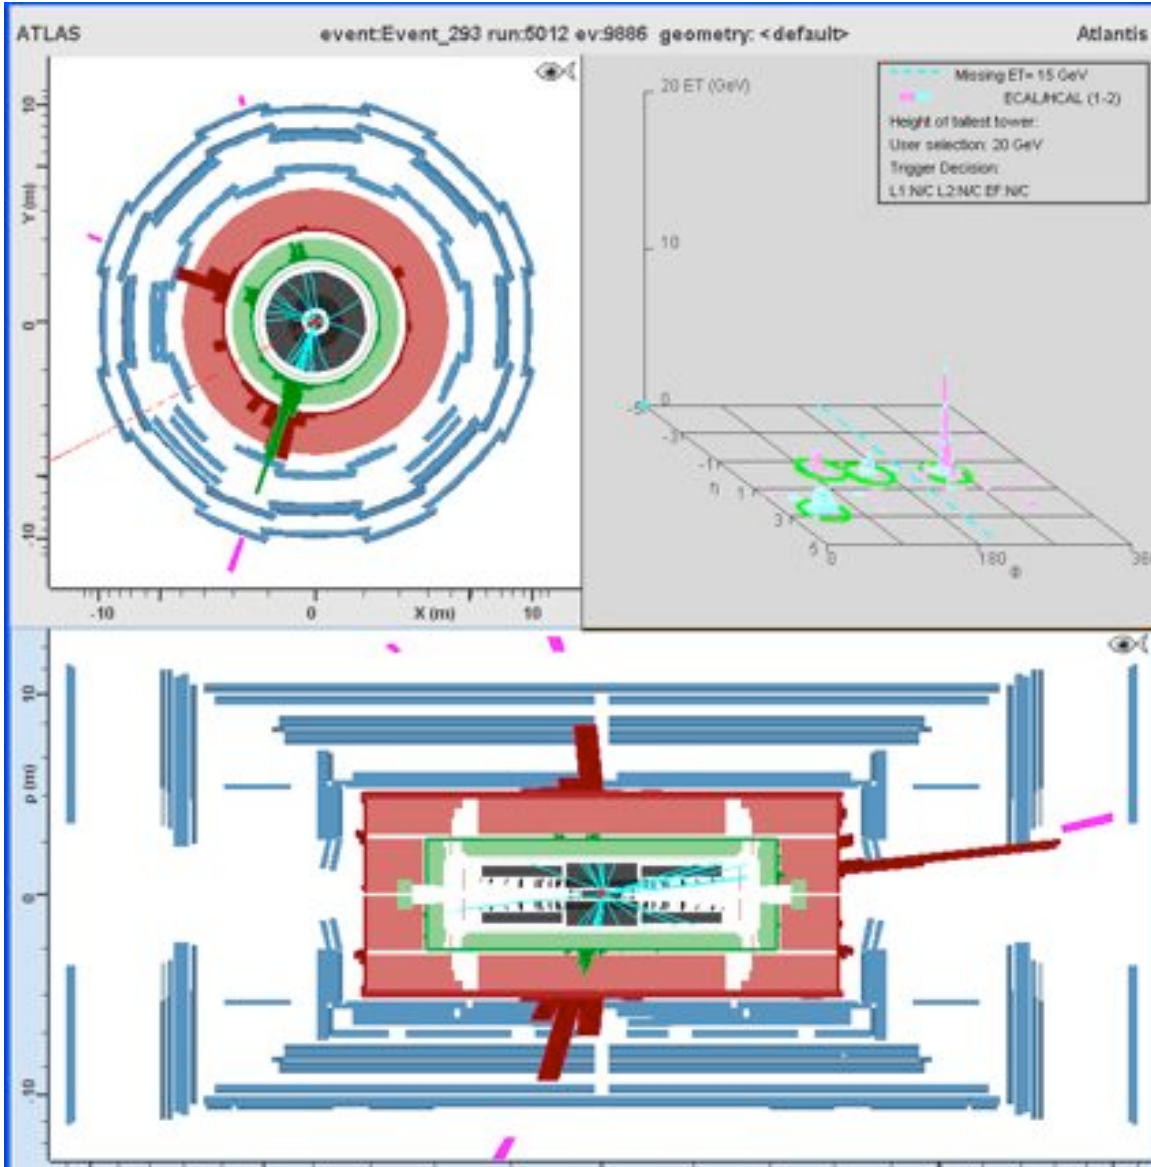

ATLAS muon event in the LHC: What is it? Z, W, or background?
Set 1

ATLAS muon event in the LHC: What is it? Z, W, or background?
Set 1

ATLAS muon event in the LHC: What is it? Z, W, or background?
Set 1

ATLAS muon event in the LHC: What is it? Z, W, or background?
Set 1