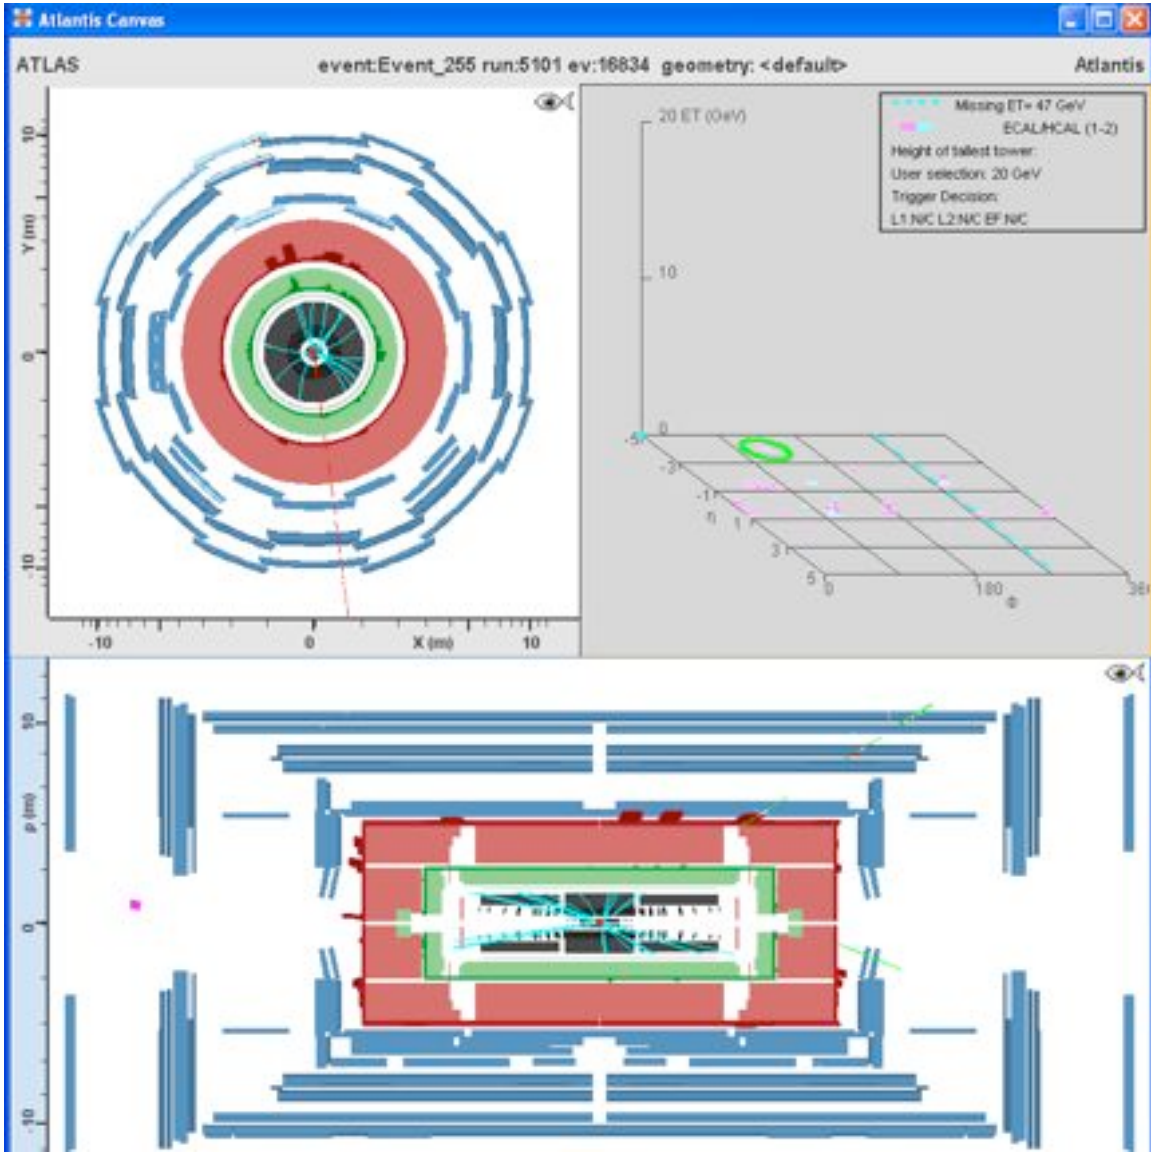

ATLAS muon event in the LHC: What is it? Z, W, or background?
Set 1

ATLAS muon event in the LHC: What is it? Z, W, or background?
Set 1

ATLAS muon event in the LHC: What is it? Z, W, or background?
Set 1

ATLAS muon event in the LHC: What is it? Z, W, or background?
Set 1