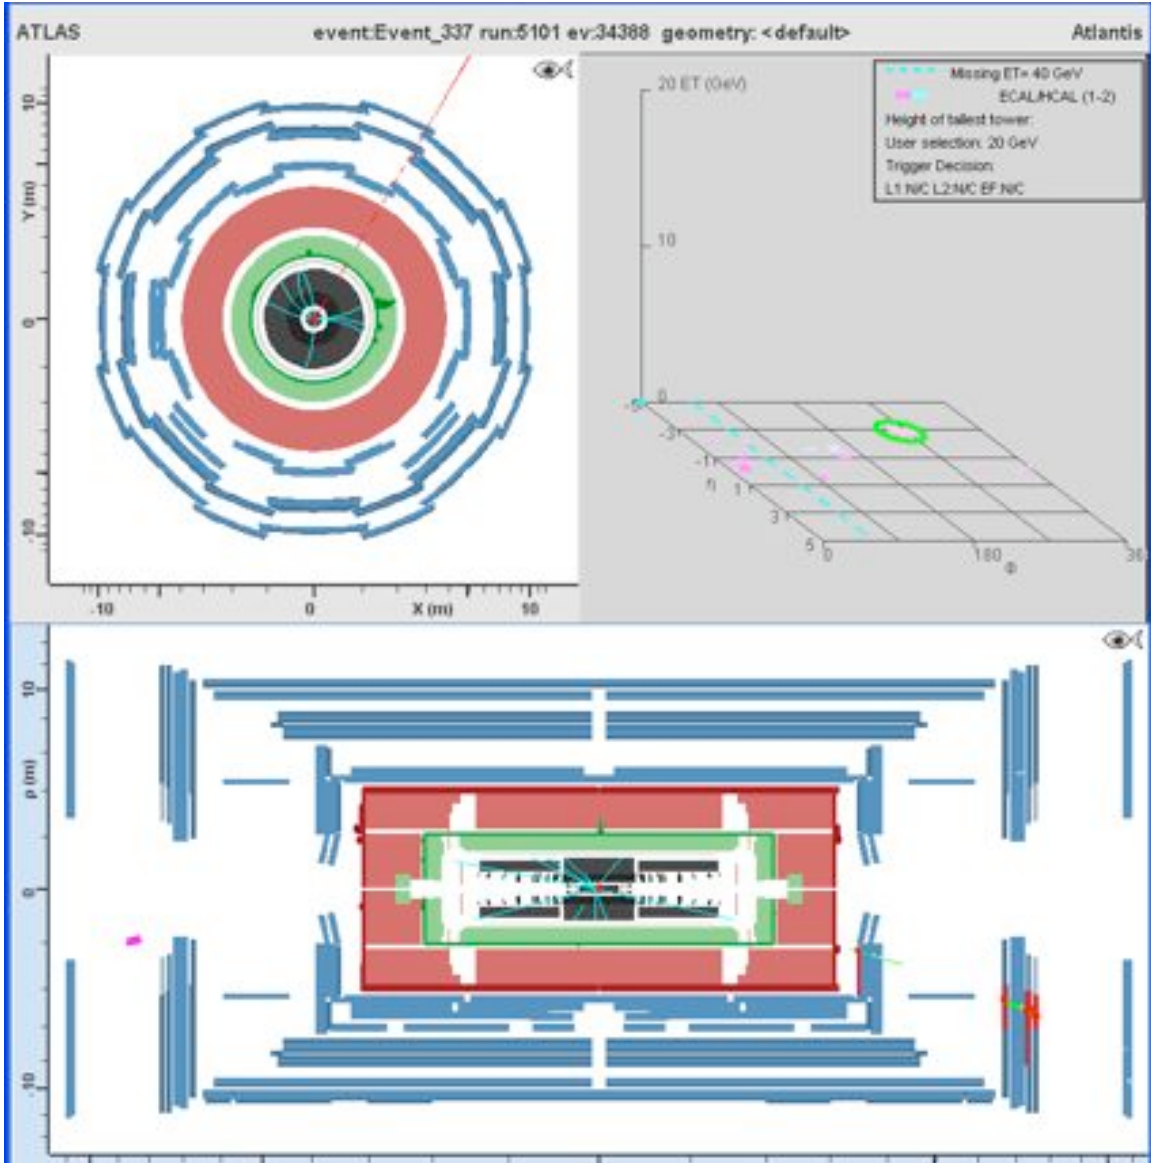

ATLAS muon event in the LHC: What is it? Z, W, or background?
Set 2

ATLAS muon event in the LHC: What is it? Z, W, or background?
Set 2

ATLAS muon event in the LHC: What is it? Z, W, or background?
Set 2

ATLAS muon event in the LHC: What is it? Z, W, or background?
Set 2