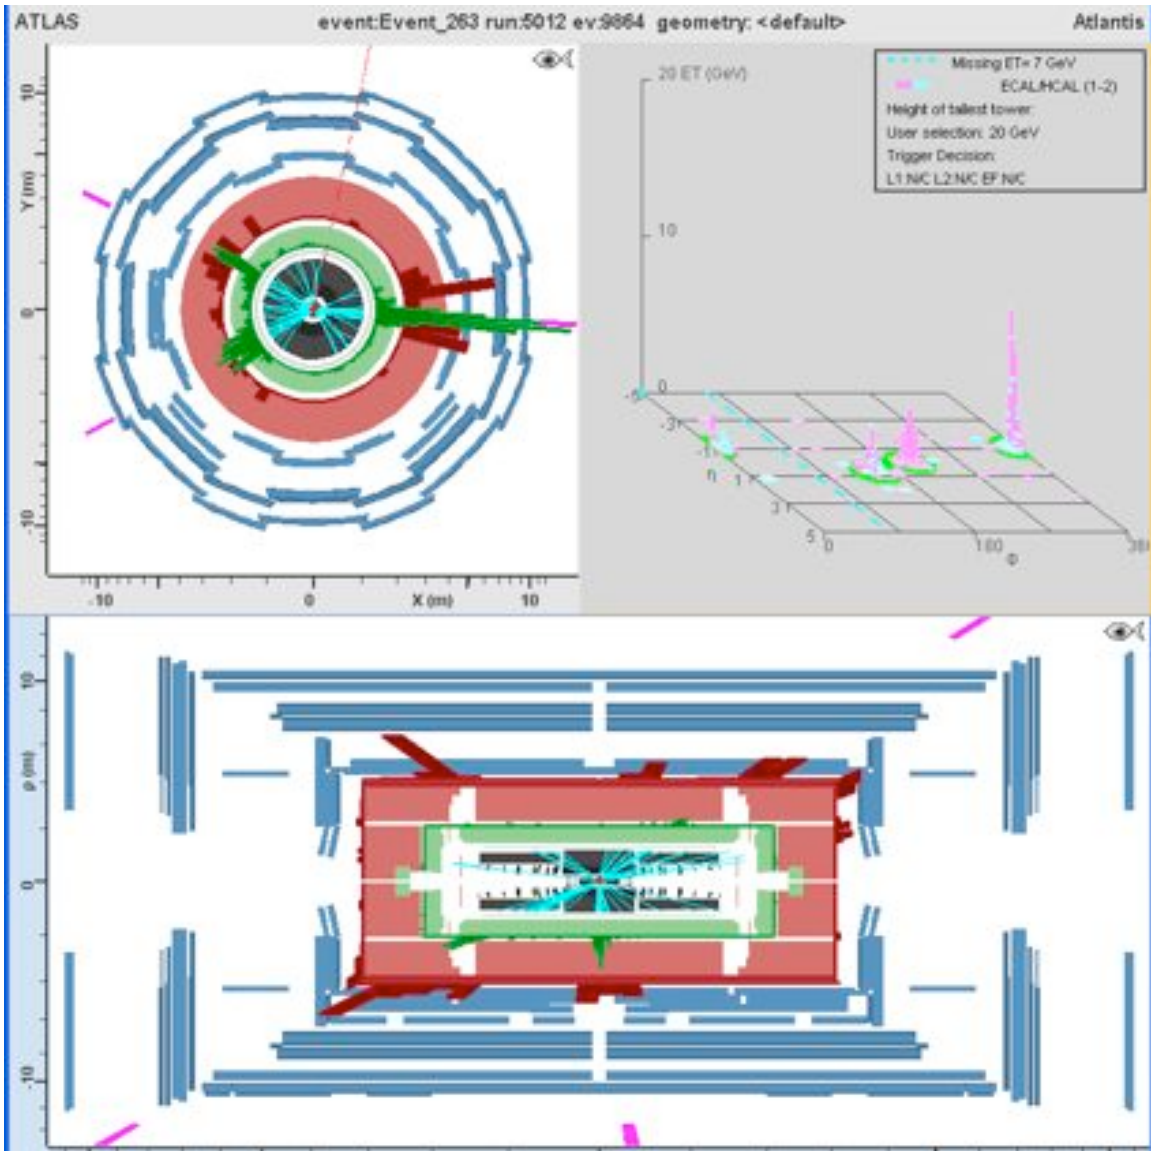

ATLAS muon event in the LHC: What is it? Z, W, or background?
Set 2

ATLAS muon event in the LHC: What is it? Z, W, or background?
Set 2

ATLAS muon event in the LHC: What is it? Z, W, or background?
Set 2

ATLAS muon event in the LHC: What is it? Z, W, or background?
Set 2