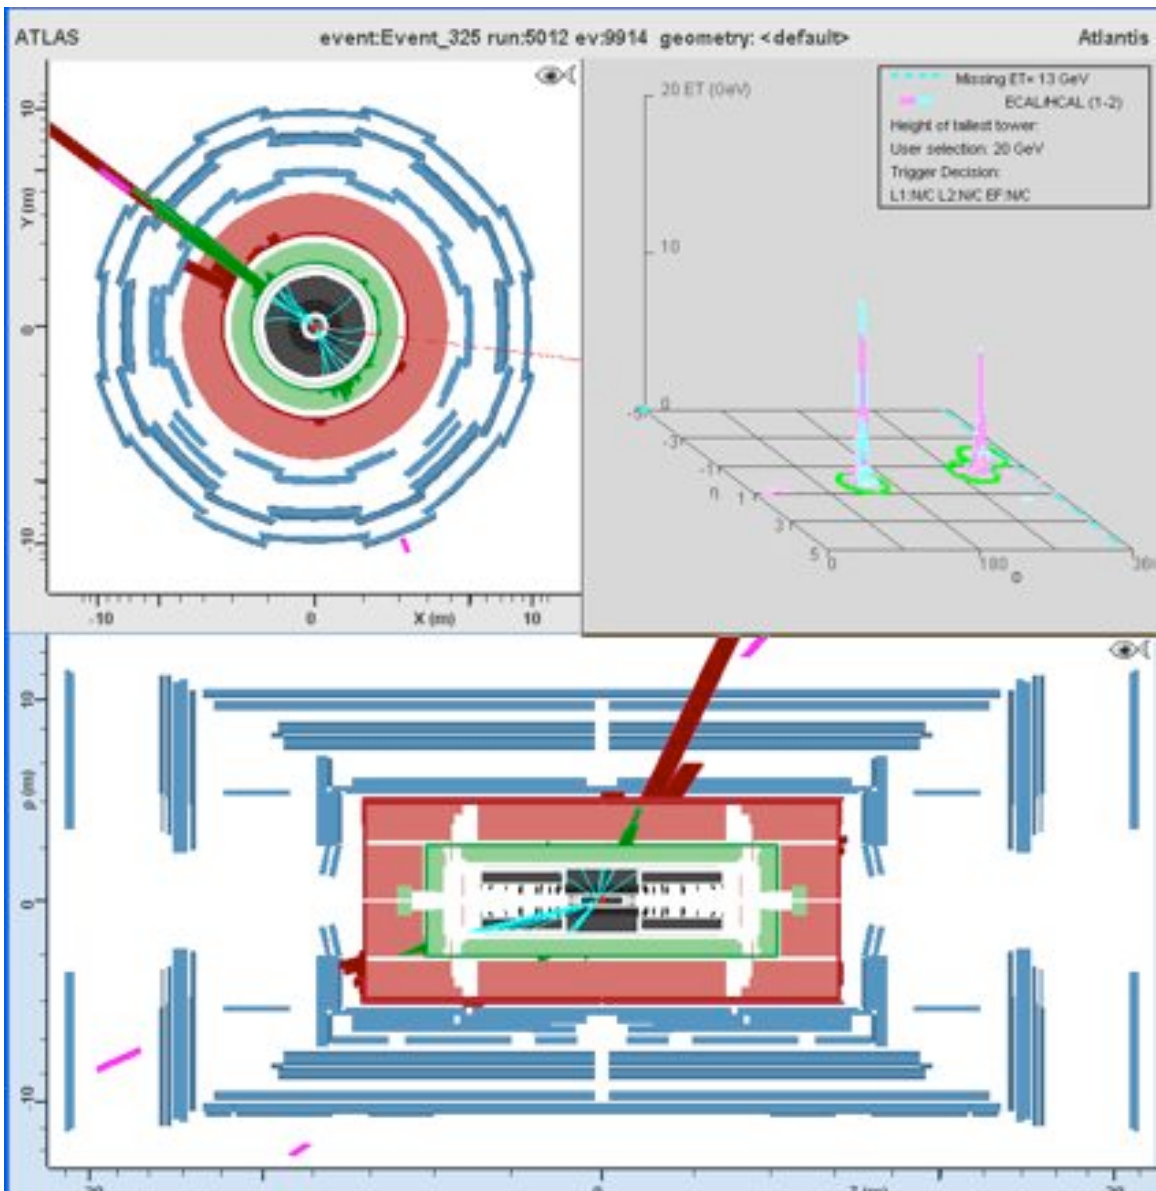

ATLAS muon event in the LHC: What is it? Z, W, or background?
Set 2

ATLAS muon event in the LHC: What is it? Z, W, or background?
Set 2

ATLAS muon event in the LHC: What is it? Z, W, or background?
Set 2

ATLAS muon event in the LHC: What is it? Z, W, or background?
Set 2