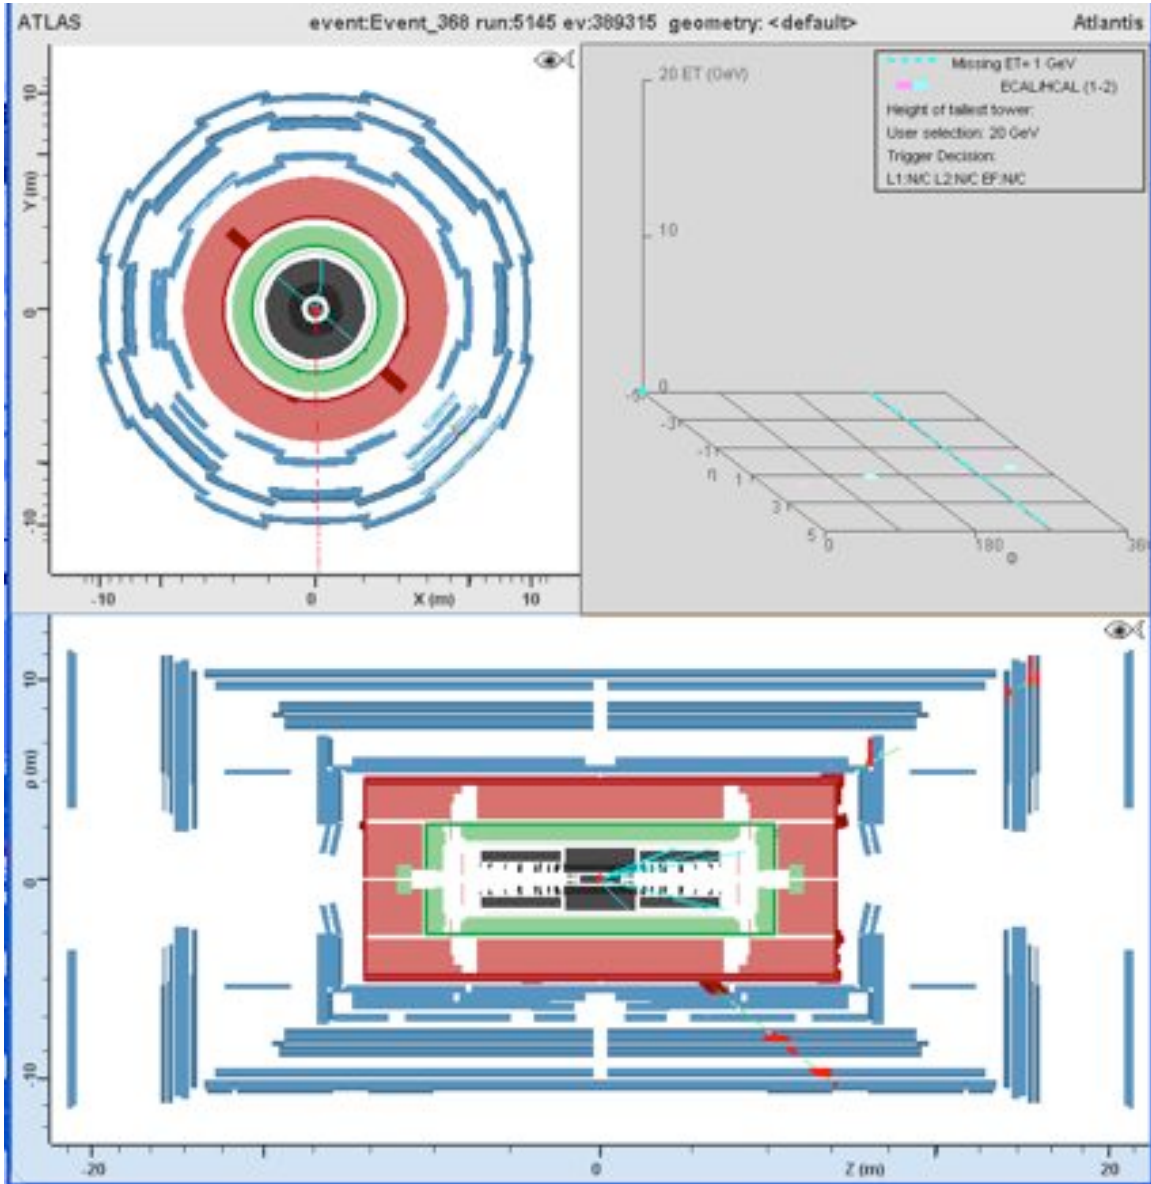

ATLAS muon event in the LHC: What is it? Z, W, or background?
Set 2

ATLAS muon event in the LHC: What is it? Z, W, or background?
Set 2

ATLAS muon event in the LHC: What is it? Z, W, or background?
Set 2

ATLAS muon event in the LHC: What is it? Z, W, or background?
Set 2