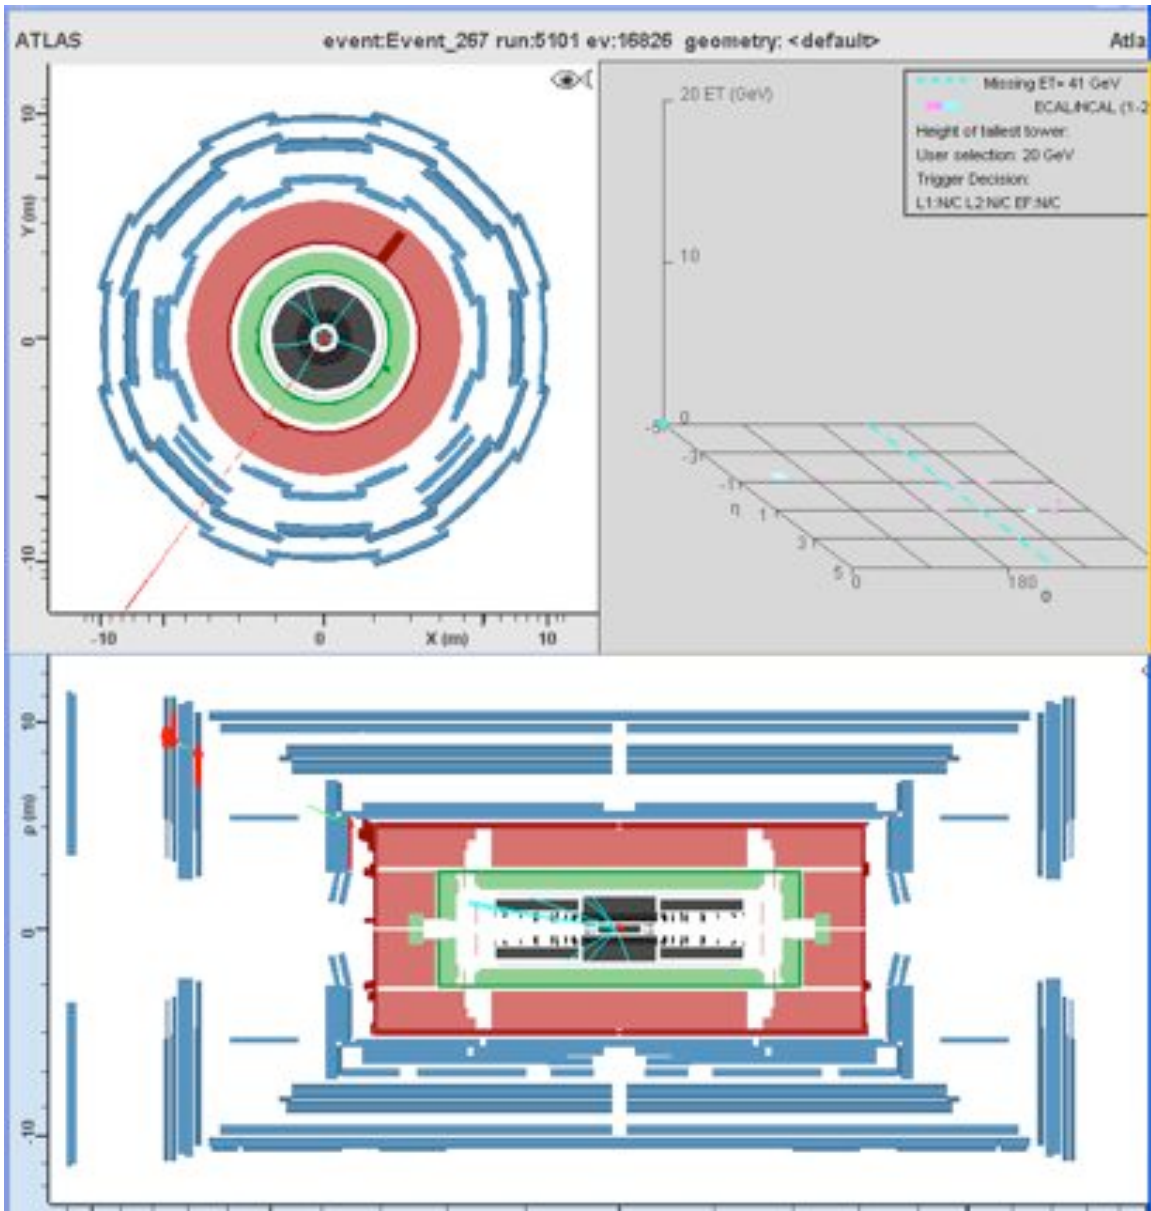

ATLAS muon event in the LHC: What is it? Z, W, or background?
Set 2

ATLAS muon event in the LHC: What is it? Z, W, or background?
Set 2

ATLAS muon event in the LHC: What is it? Z, W, or background?
Set 2

ATLAS muon event in the LHC: What is it? Z, W, or background?
Set 2