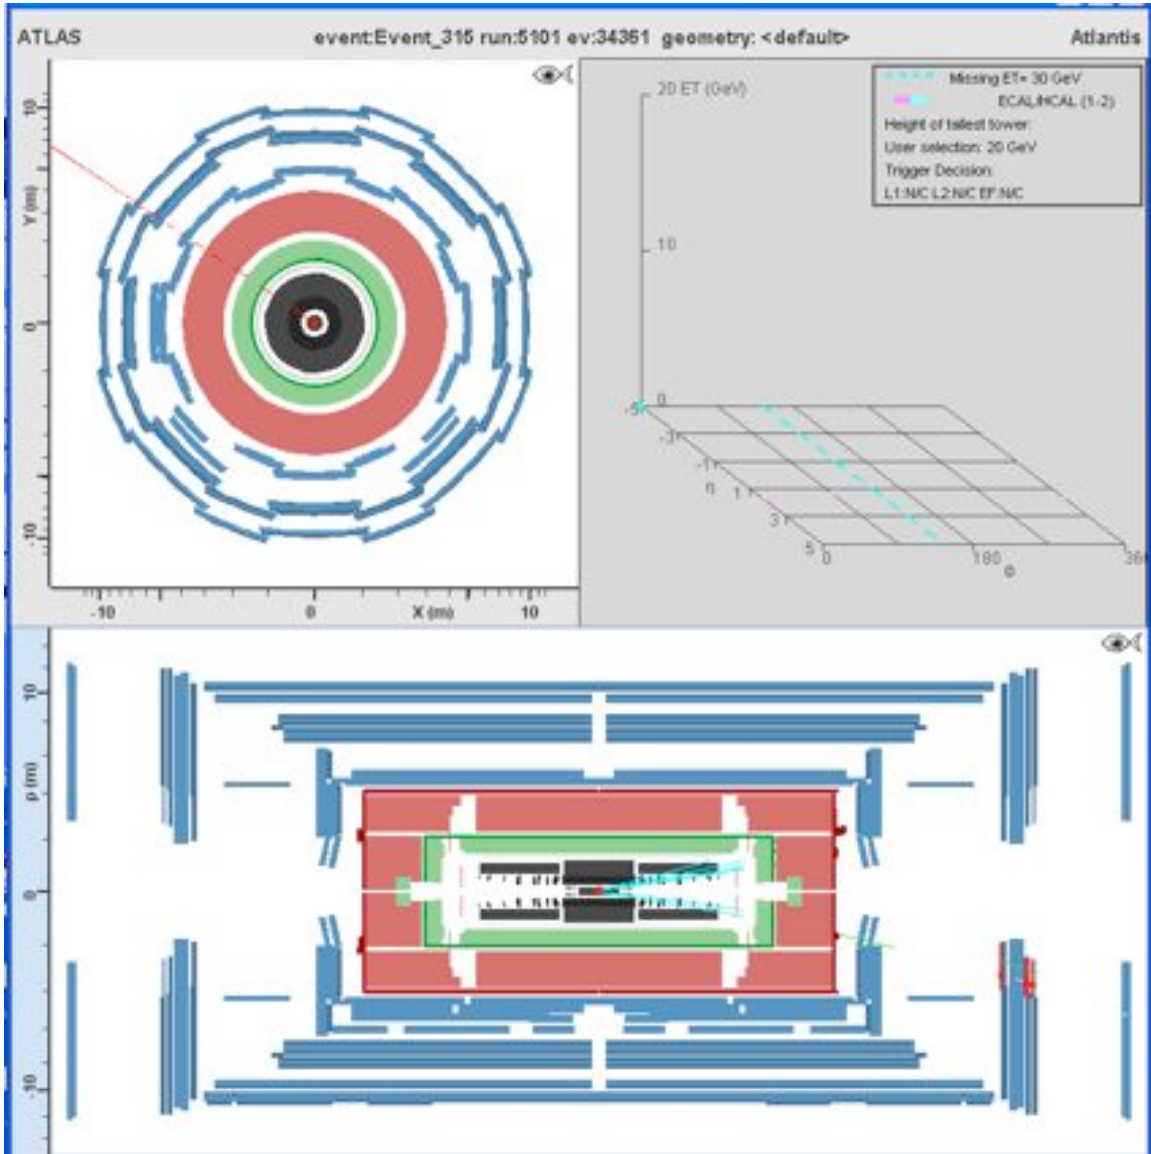

ATLAS muon event in the LHC: What is it? Z, W, or background?
Set 2

ATLAS muon event in the LHC: What is it? Z, W, or background?
Set 2

ATLAS muon event in the LHC: What is it? Z, W, or background?
Set 2

ATLAS muon event in the LHC: What is it? Z, W, or background?
Set 2