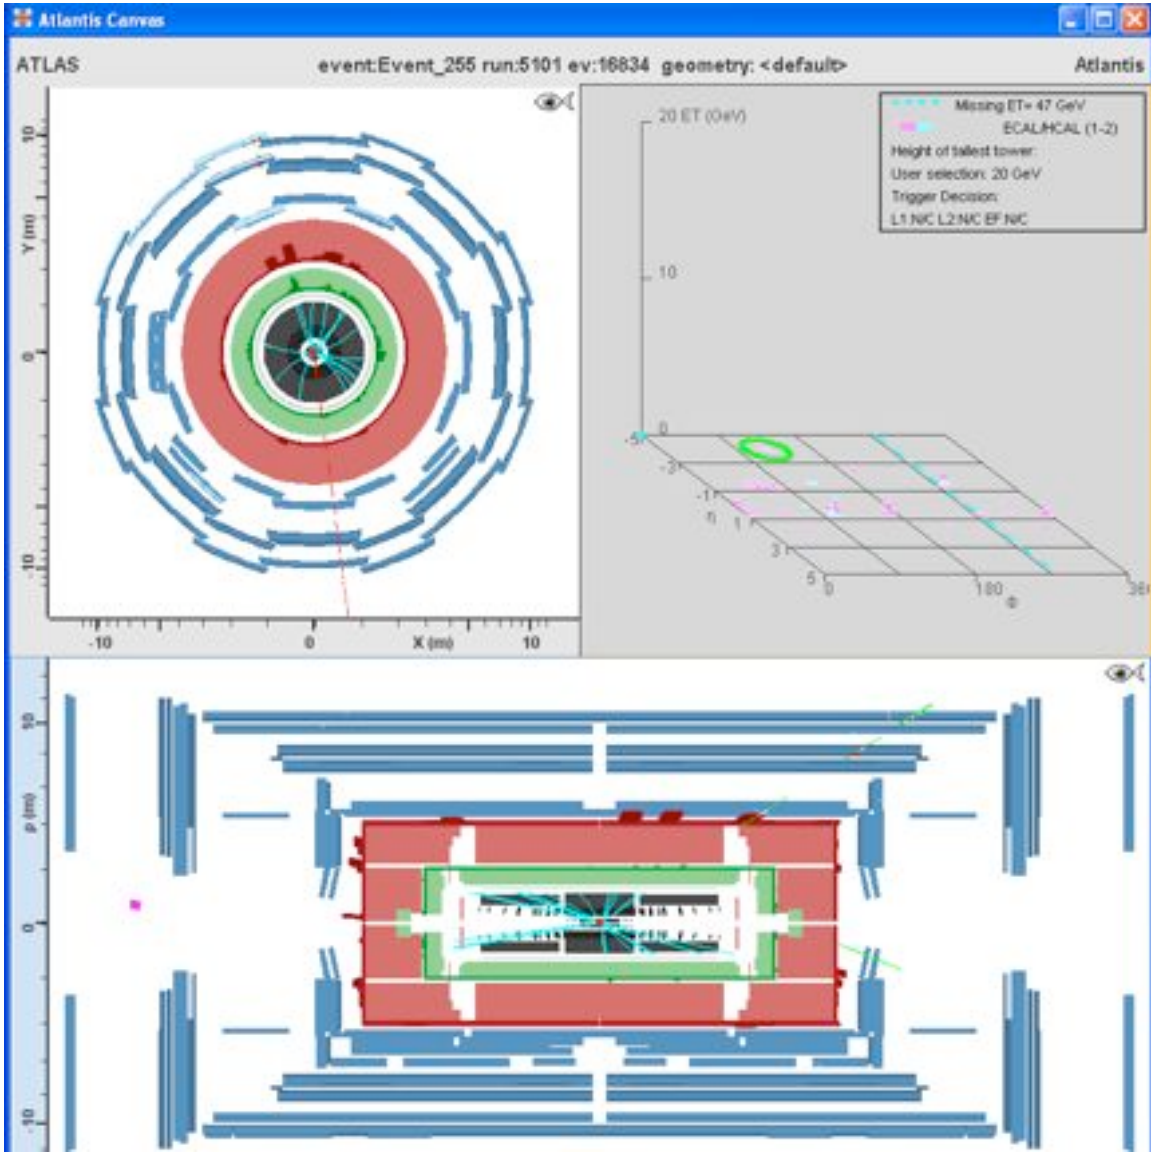

ATLAS muon event in the LHC: What is it? Z, W, or background?
Set 2

ATLAS muon event in the LHC: What is it? Z, W, or background?
Set 2

ATLAS muon event in the LHC: What is it? Z, W, or background?
Set 2

ATLAS muon event in the LHC: What is it? Z, W, or background?
Set 2