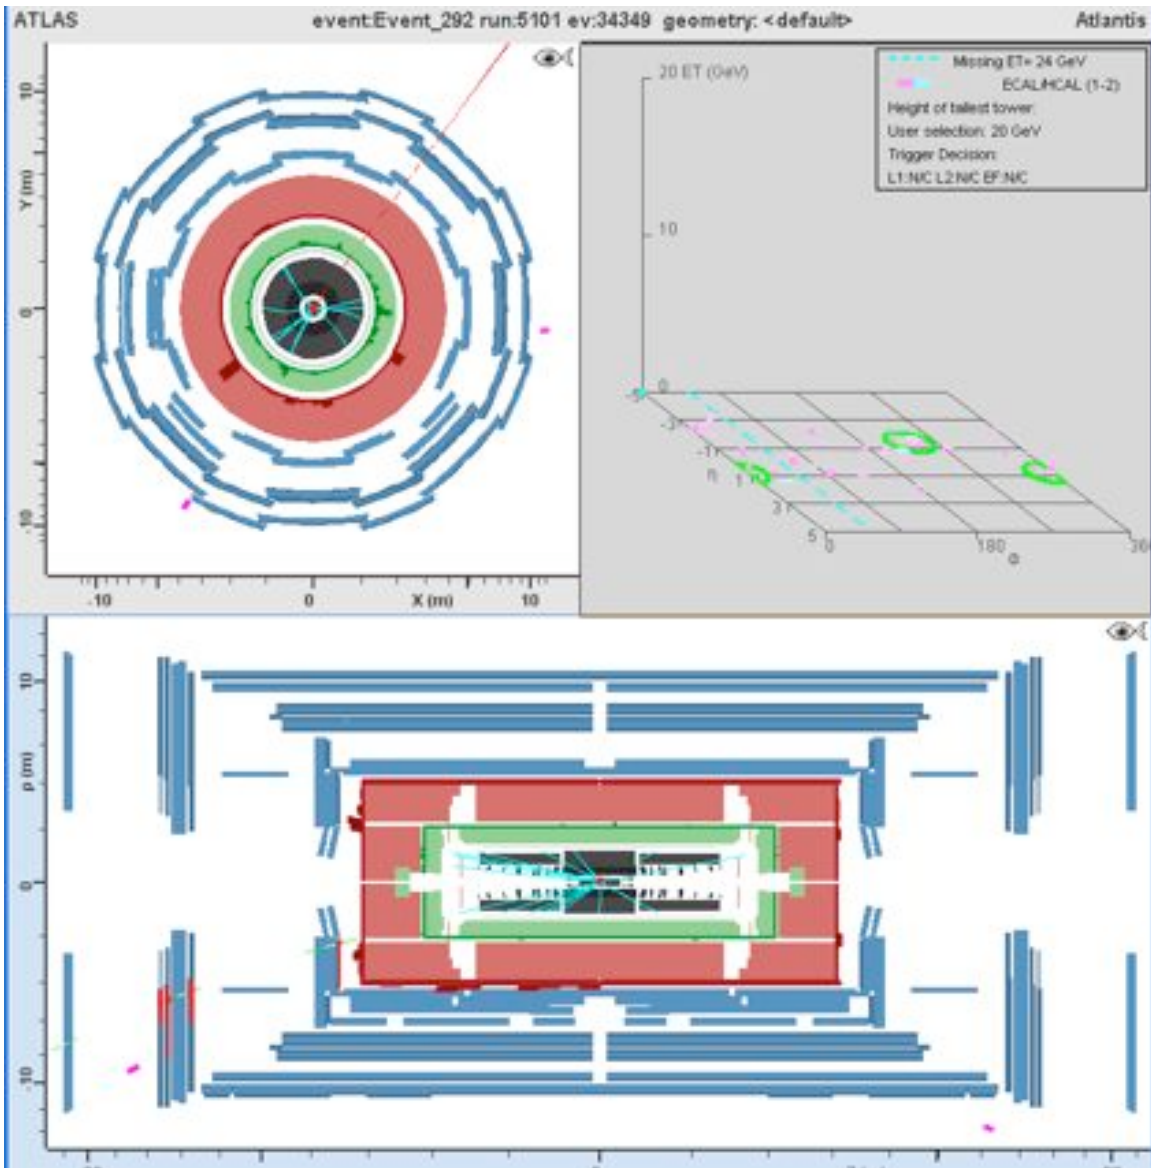

ATLAS muon event in the LHC: What is it? Z, W, or background?
Set 2

ATLAS muon event in the LHC: What is it? Z, W, or background?
Set 2

ATLAS muon event in the LHC: What is it? Z, W, or background?
Set 2

ATLAS muon event in the LHC: What is it? Z, W, or background?
Set 2