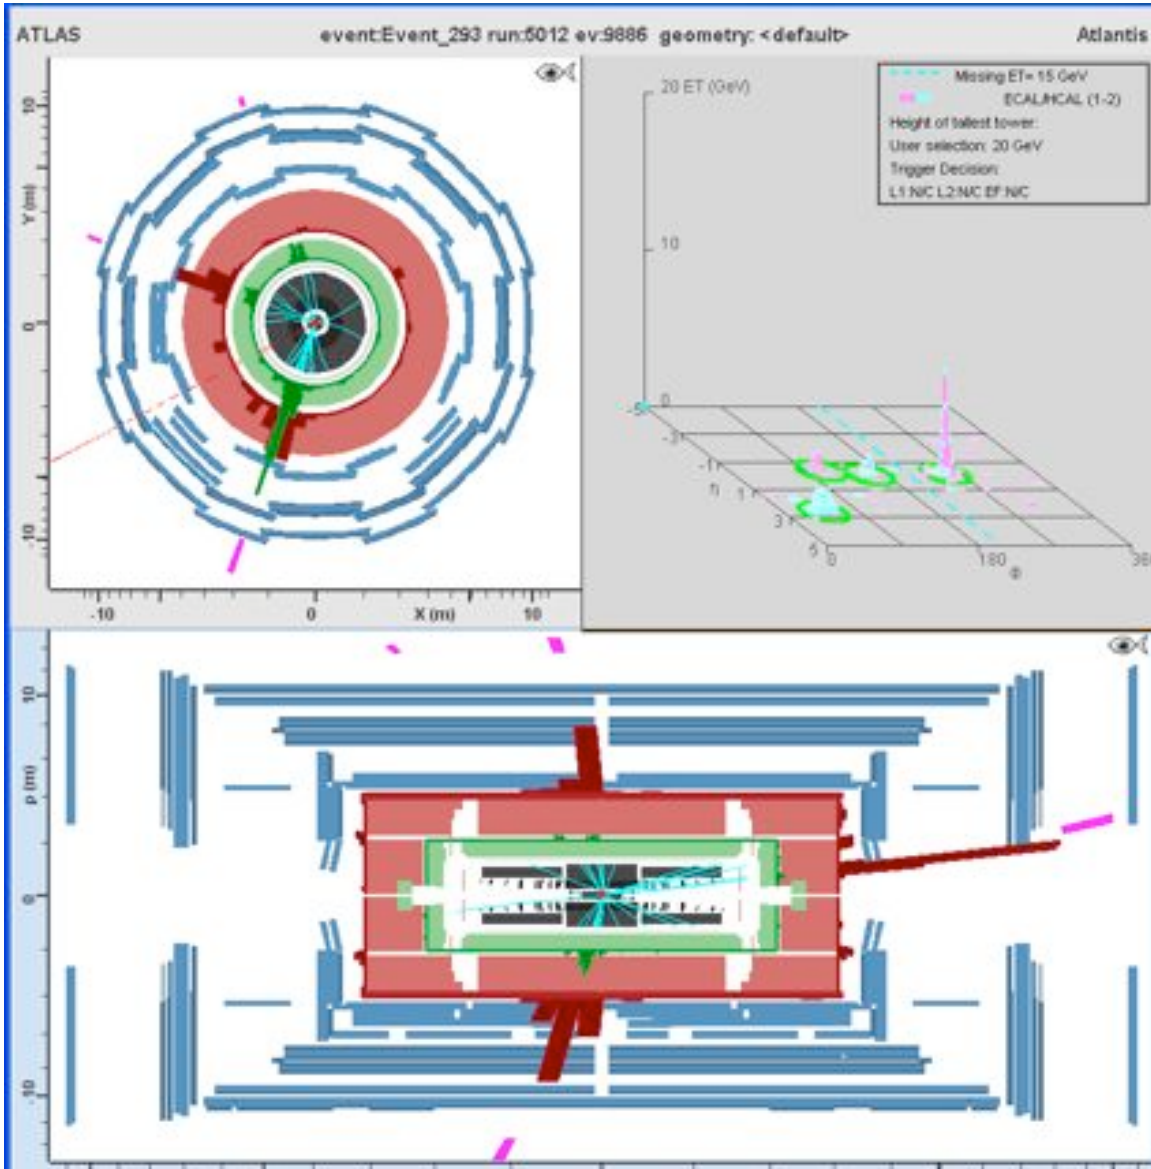

ATLAS muon event in the LHC: What is it? Z, W, or background?
Set 2

ATLAS muon event in the LHC: What is it? Z, W, or background?
Set 2

ATLAS muon event in the LHC: What is it? Z, W, or background?
Set 2

ATLAS muon event in the LHC: What is it? Z, W, or background?
Set 2