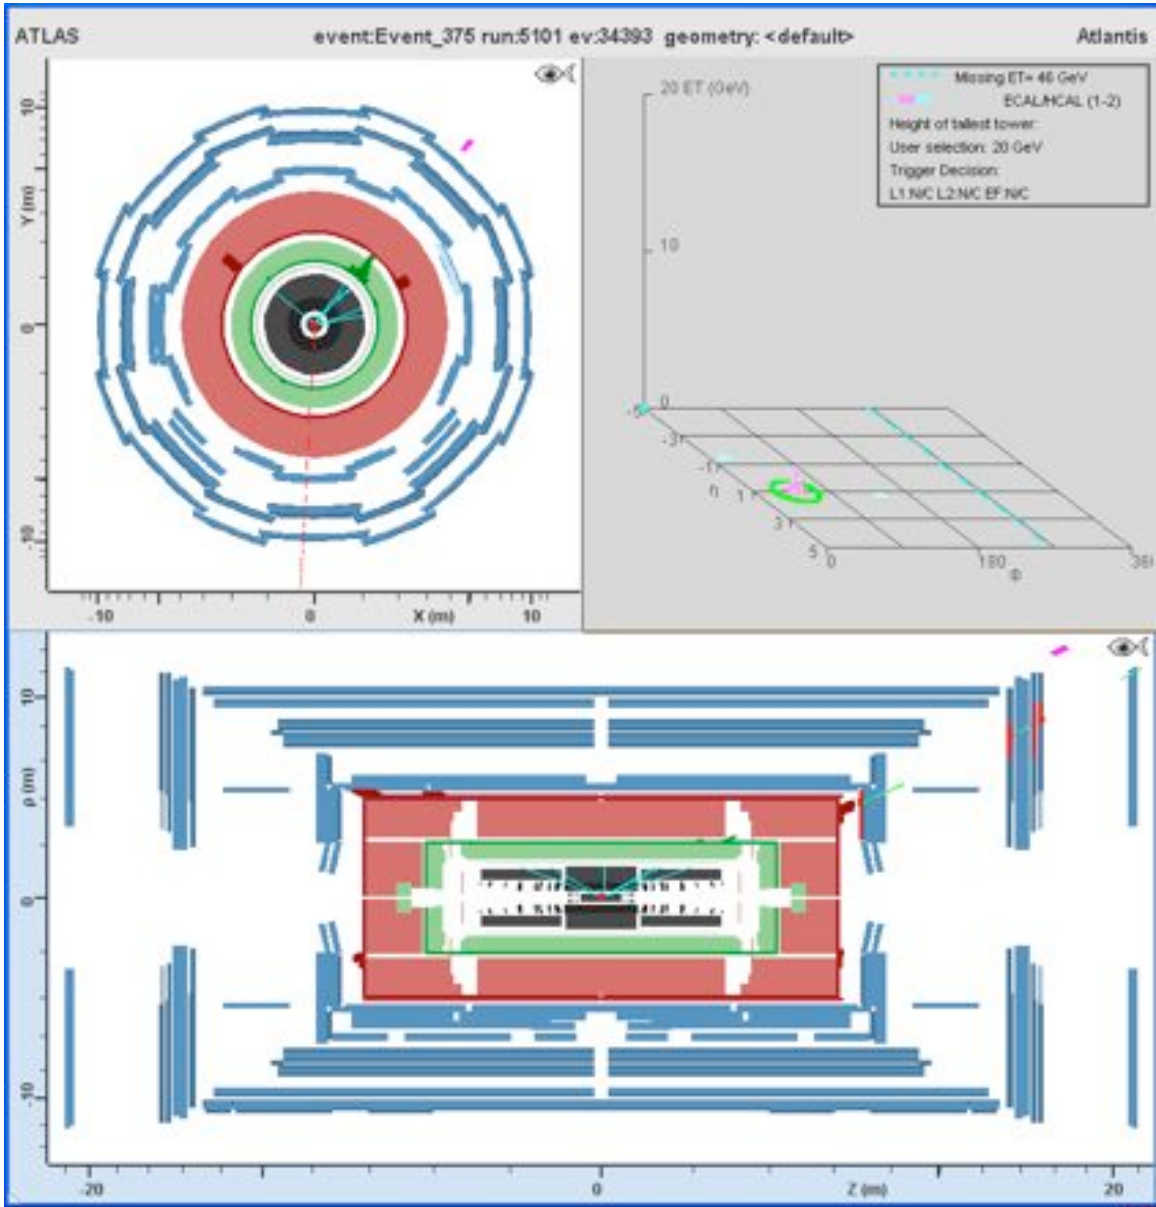

ATLAS muon event in the LHC: What is it? Z, W, or background?  
Set 3

ATLAS muon event in the LHC: What is it? Z, W, or background?  
Set 3

ATLAS muon event in the LHC: What is it? Z, W, or background?  
Set 3

ATLAS muon event in the LHC: What is it? Z, W, or background?  
Set 3