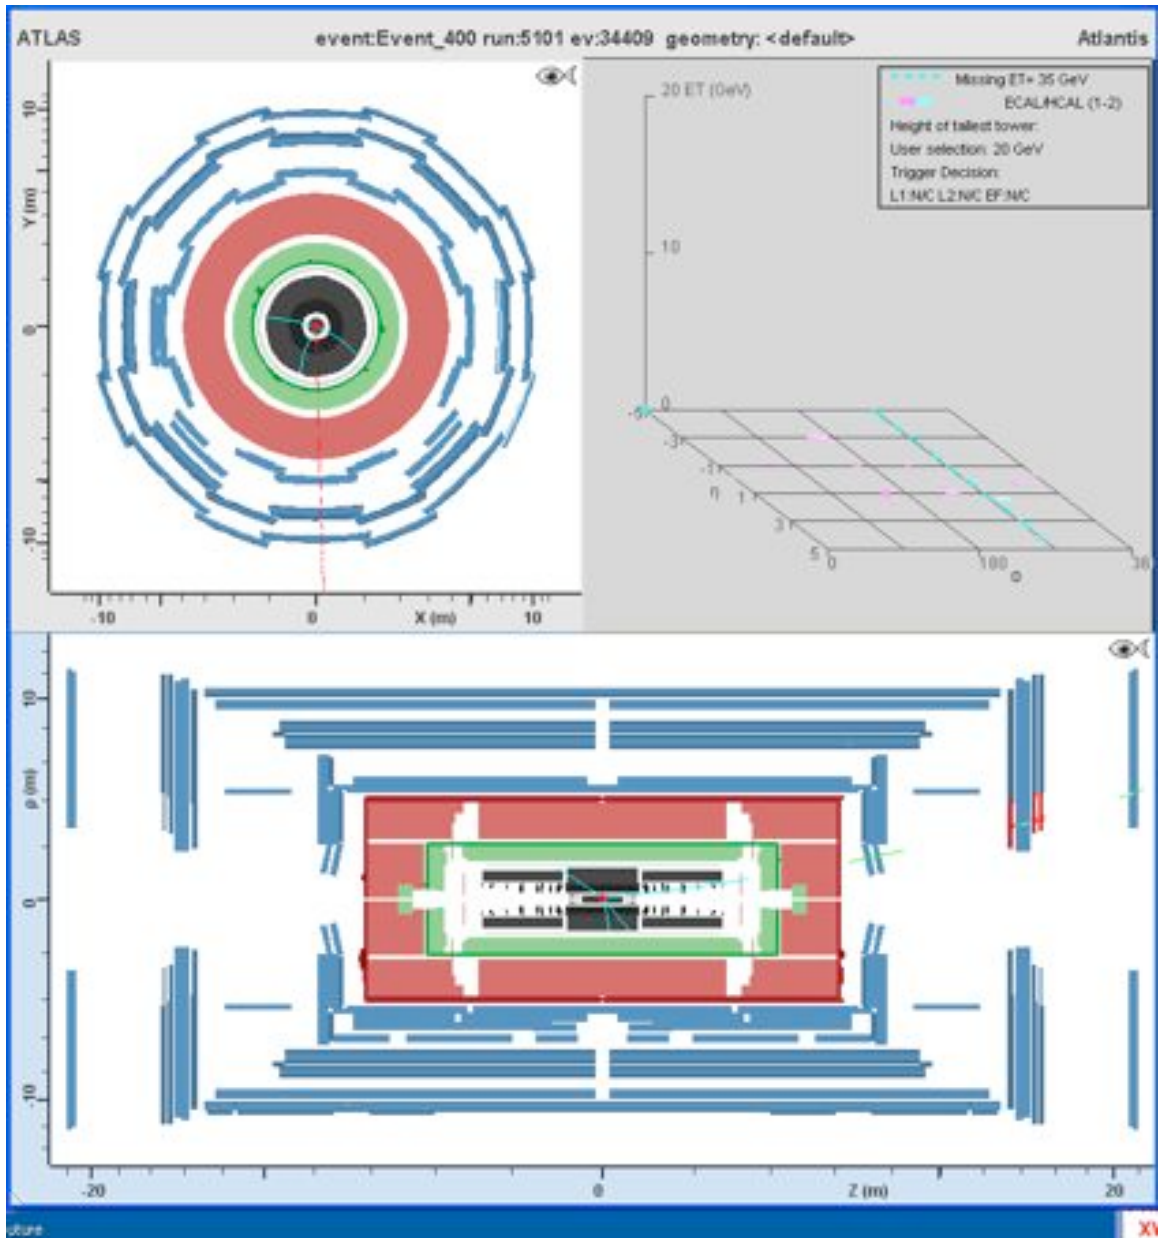

ATLAS muon event in the LHC: What is it? Z, W, or background?  
Set 3

ATLAS muon event in the LHC: What is it? Z, W, or background?  
Set 3

ATLAS muon event in the LHC: What is it? Z, W, or background?  
Set 3

ATLAS muon event in the LHC: What is it? Z, W, or background?  
Set 3