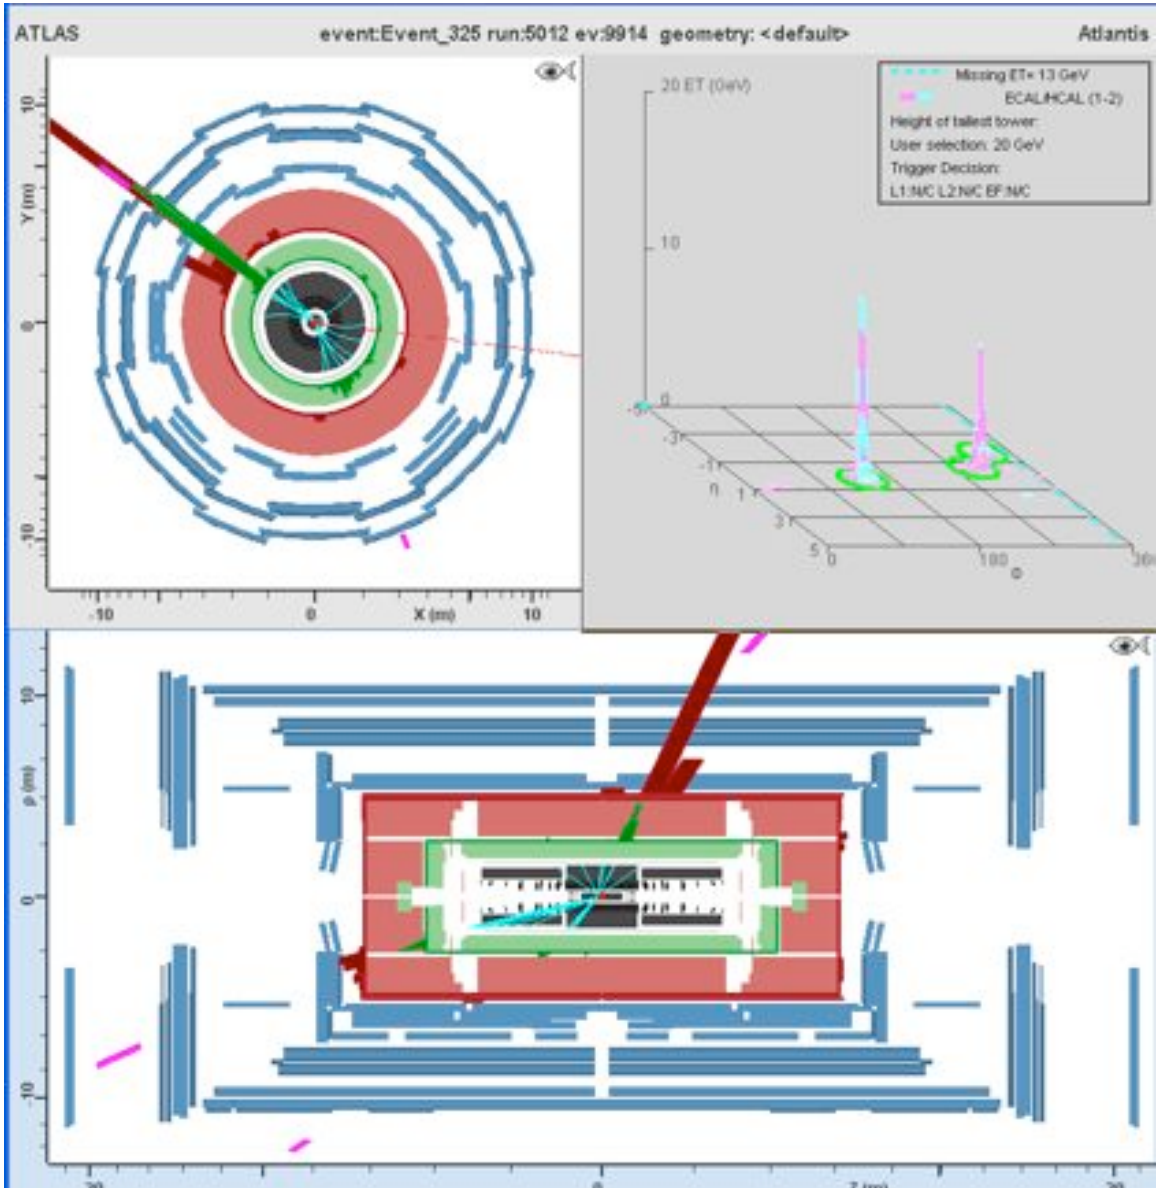

ATLAS muon event in the LHC: What is it? Z, W, or background?  
Set 3

ATLAS muon event in the LHC: What is it? Z, W, or background?  
Set 3

ATLAS muon event in the LHC: What is it? Z, W, or background?  
Set 3

ATLAS muon event in the LHC: What is it? Z, W, or background?  
Set 3