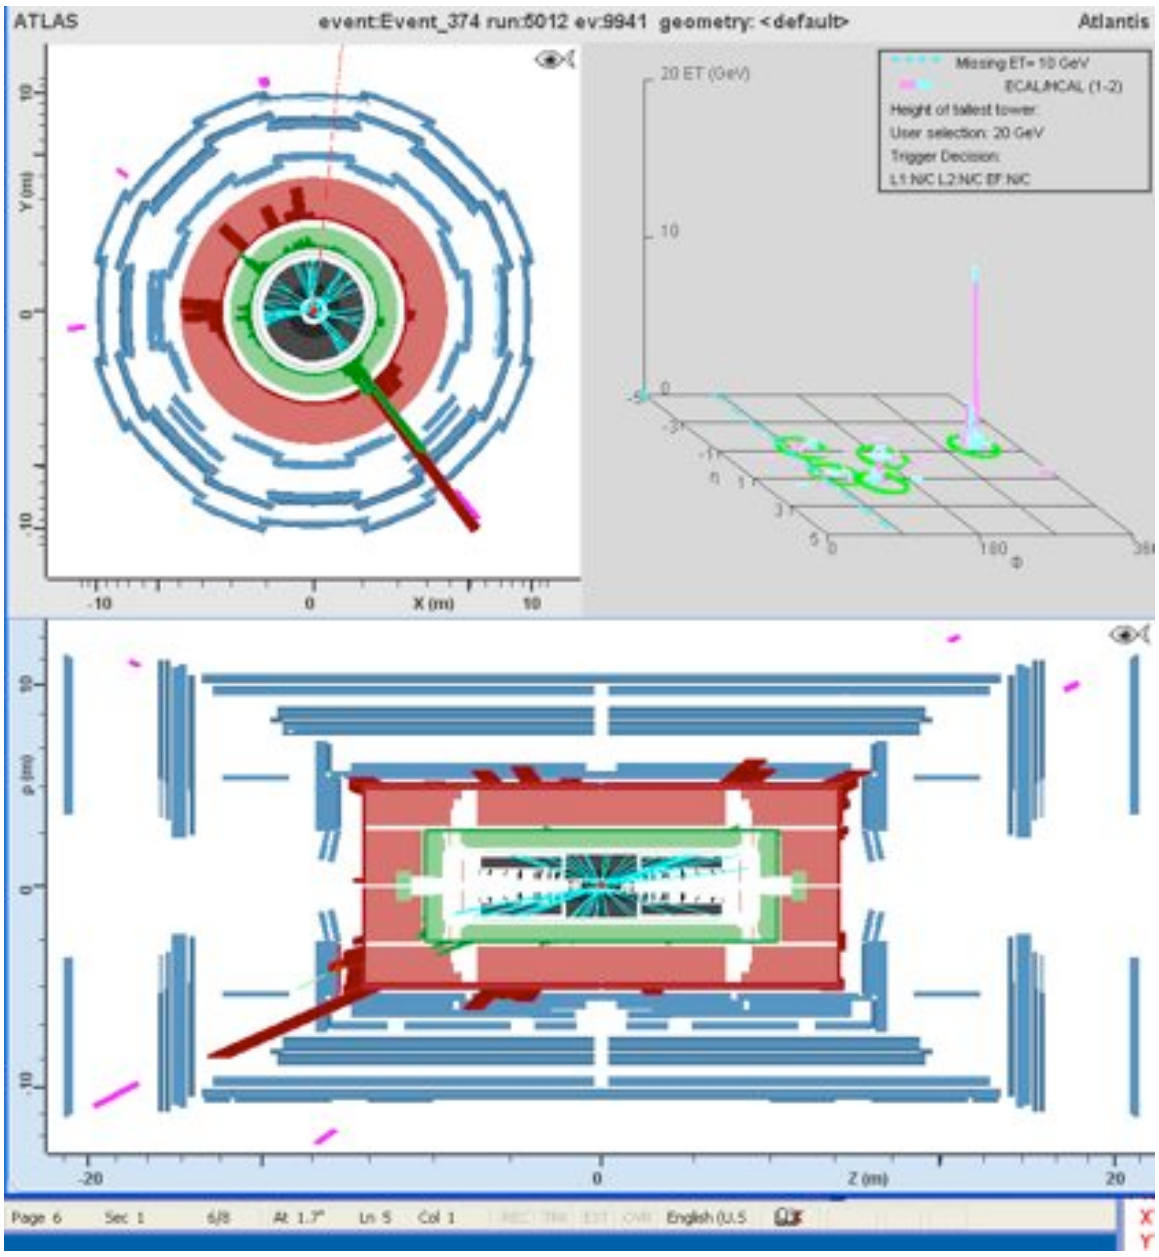

ATLAS muon event in the LHC: What is it? Z, W, or background?  
Set 3

ATLAS muon event in the LHC: What is it? Z, W, or background?  
Set 3

ATLAS muon event in the LHC: What is it? Z, W, or background?  
Set 3

ATLAS muon event in the LHC: What is it? Z, W, or background?  
Set 3