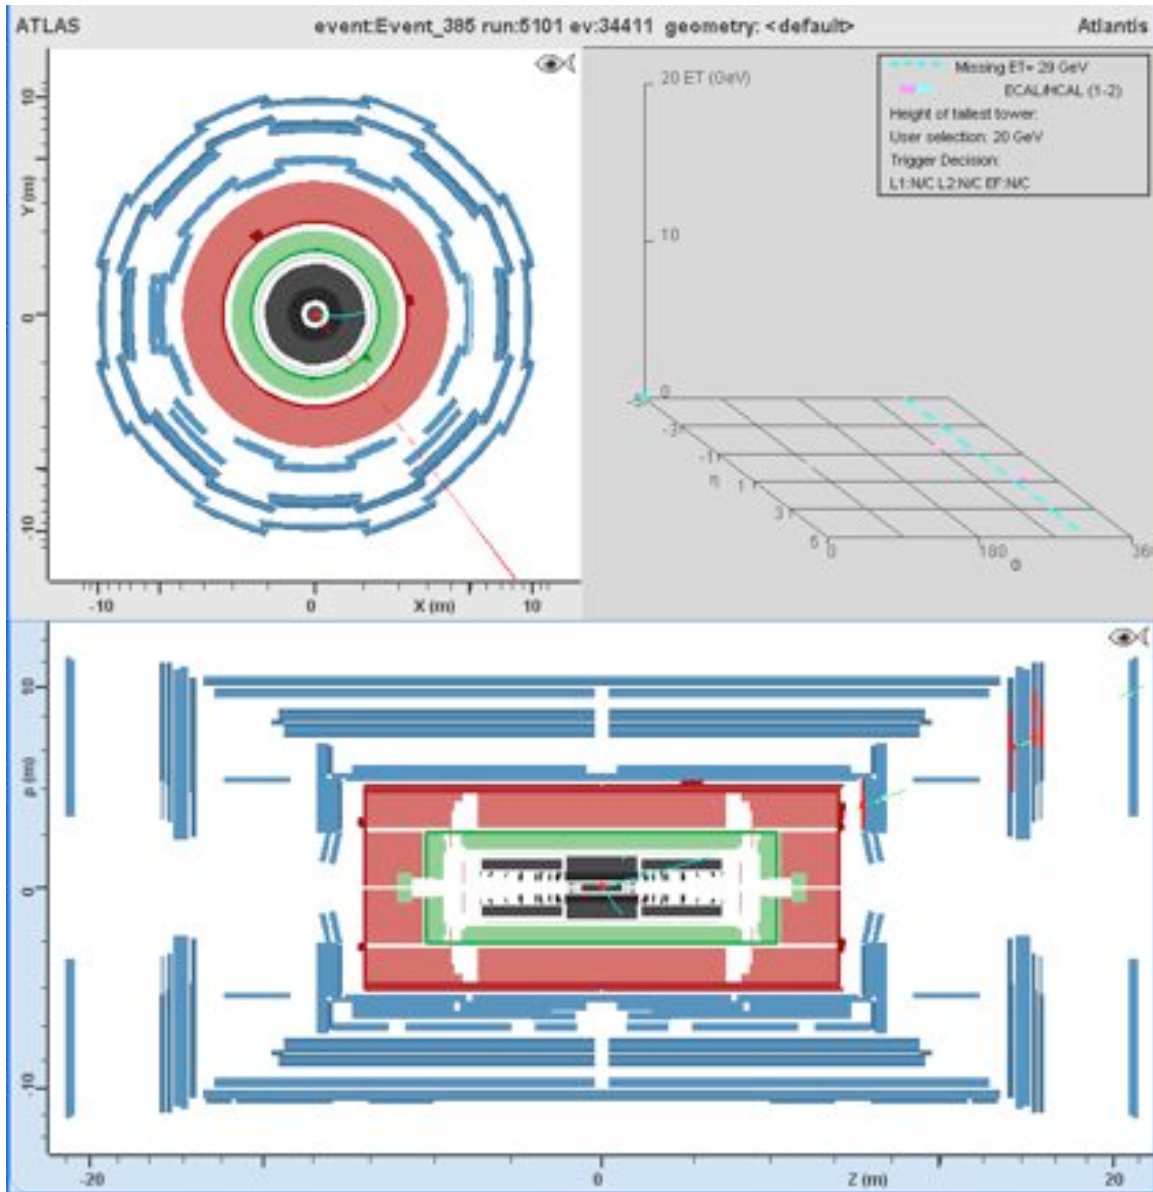

ATLAS muon event in the LHC: What is it? Z, W, or background?  
Set 3

ATLAS muon event in the LHC: What is it? Z, W, or background?  
Set 3

ATLAS muon event in the LHC: What is it? Z, W, or background?  
Set 3

ATLAS muon event in the LHC: What is it? Z, W, or background?  
Set 3