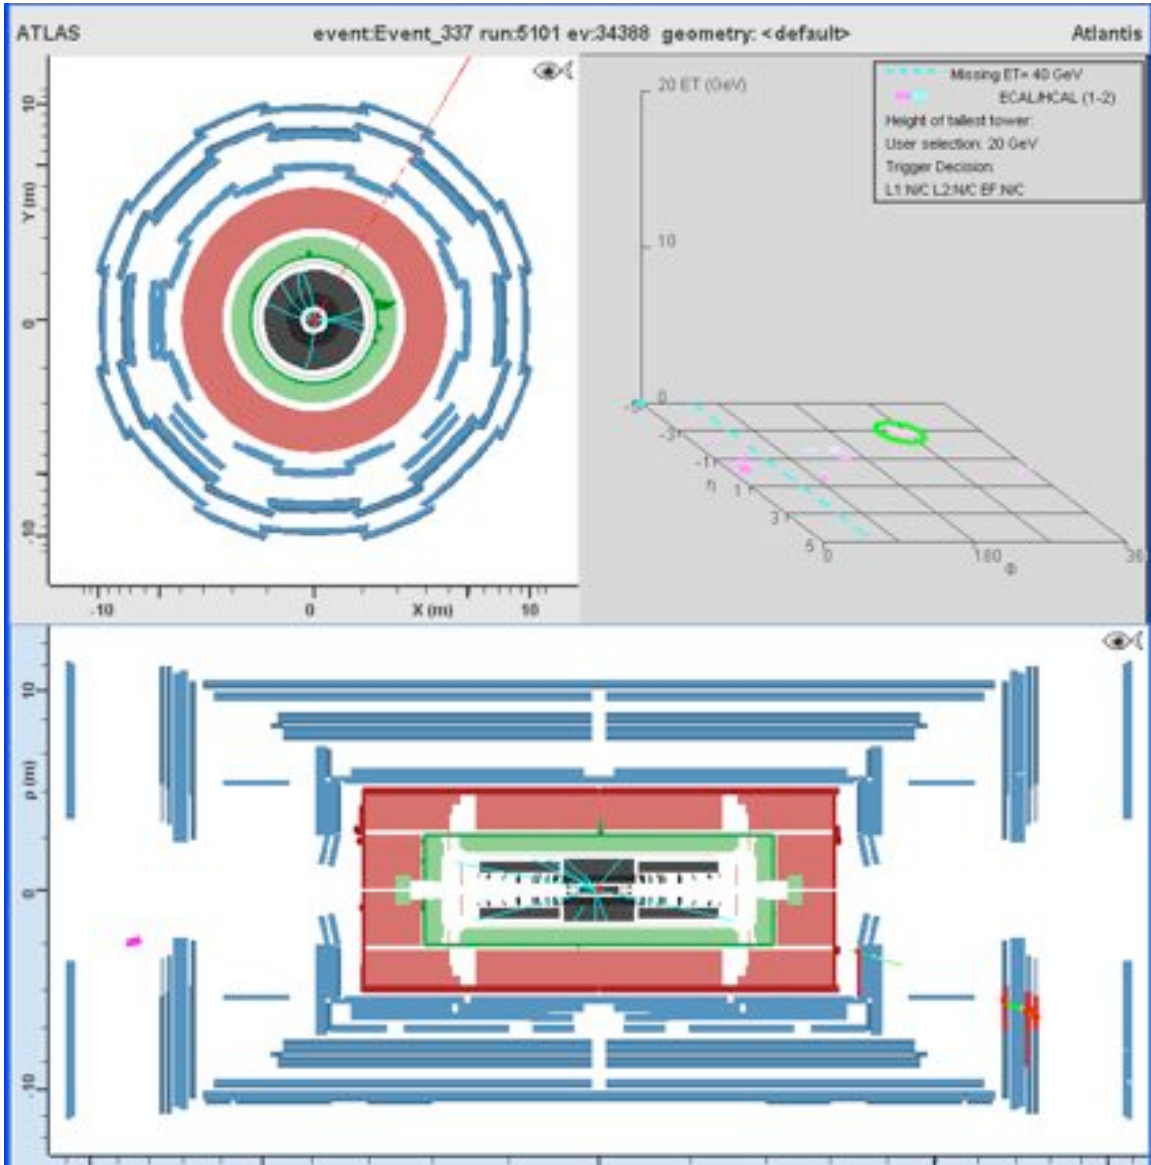

ATLAS muon event in the LHC: What is it? Z, W, or background?  
Set 3

ATLAS muon event in the LHC: What is it? Z, W, or background?  
Set 3

ATLAS muon event in the LHC: What is it? Z, W, or background?  
Set 3

ATLAS muon event in the LHC: What is it? Z, W, or background?  
Set 3