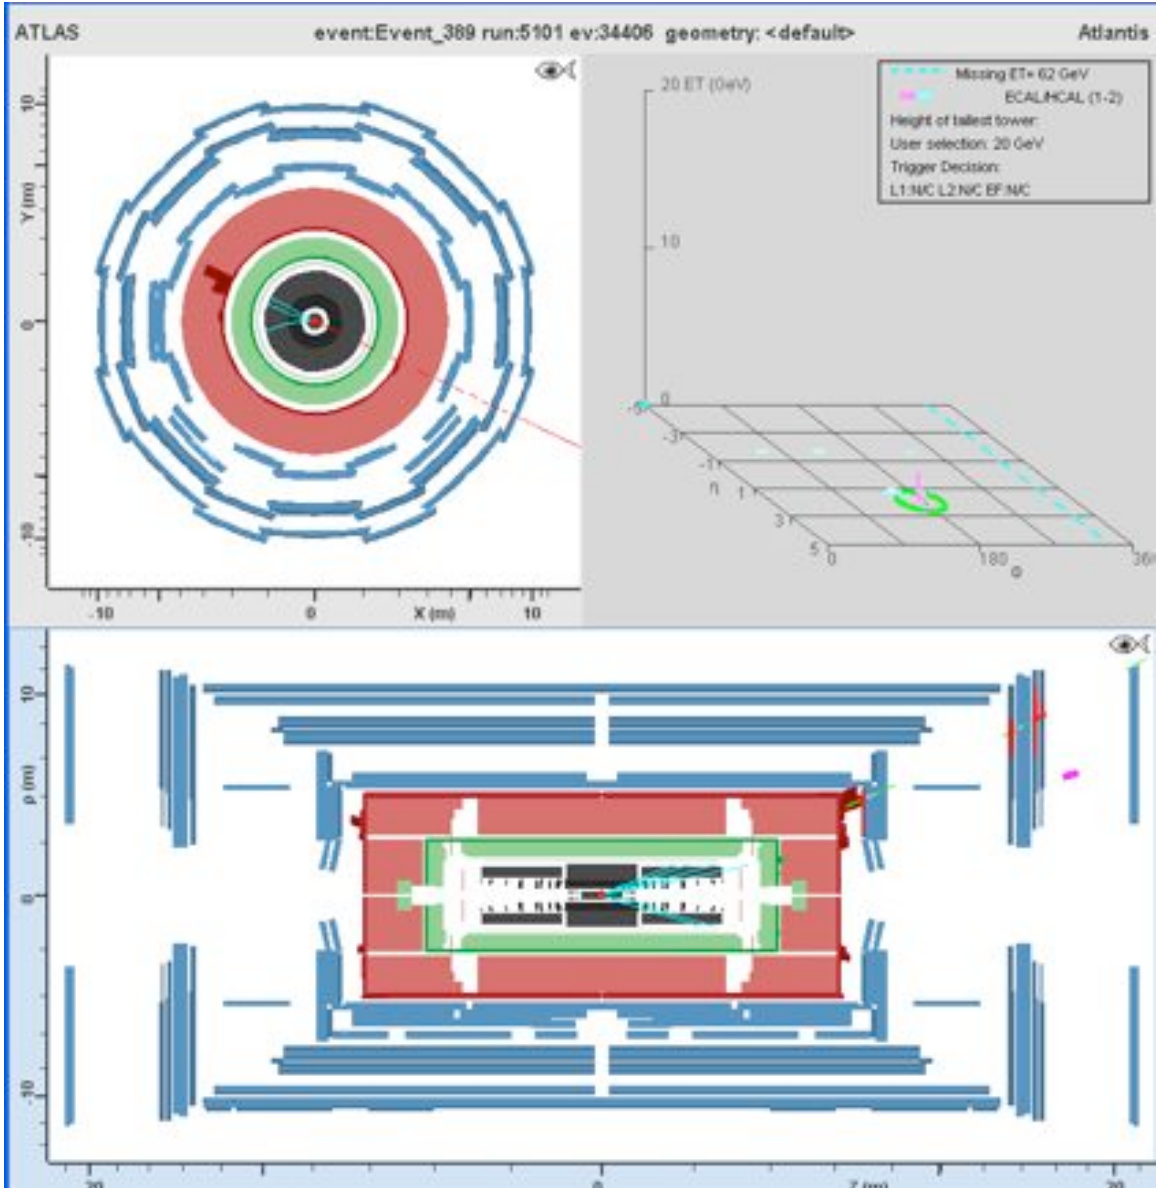

ATLAS muon event in the LHC: What is it? Z, W, or background?  
Set 3

ATLAS muon event in the LHC: What is it? Z, W, or background?  
Set 3

ATLAS muon event in the LHC: What is it? Z, W, or background?  
Set 3

ATLAS muon event in the LHC: What is it? Z, W, or background?  
Set 3