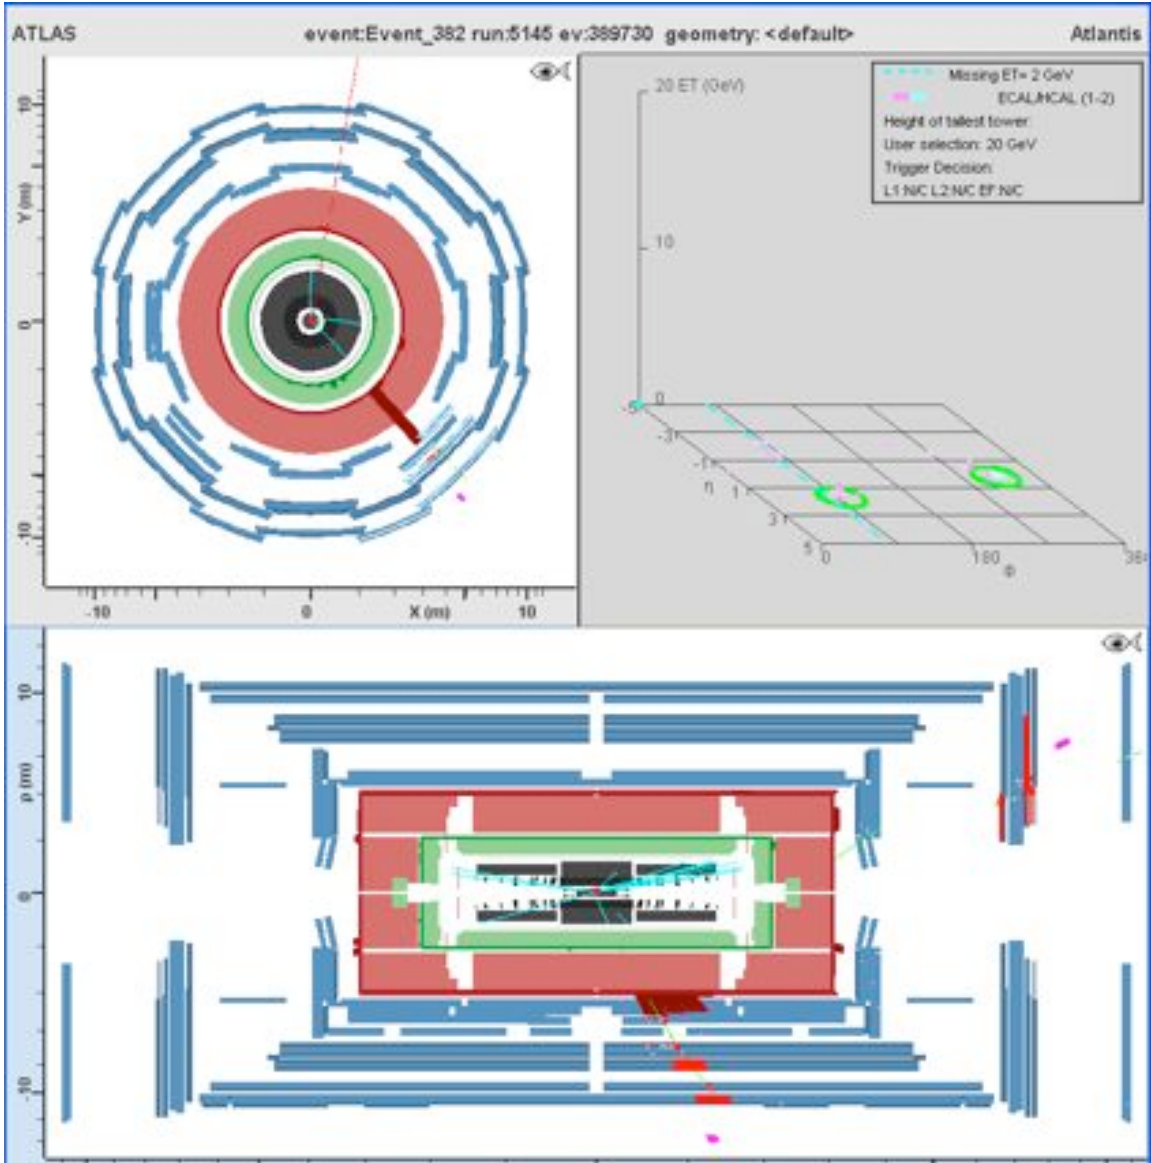

ATLAS muon event in the LHC: What is it? Z, W, or background?  
Set 3

ATLAS muon event in the LHC: What is it? Z, W, or background?  
Set 3

ATLAS muon event in the LHC: What is it? Z, W, or background?  
Set 3

ATLAS muon event in the LHC: What is it? Z, W, or background?  
Set 3