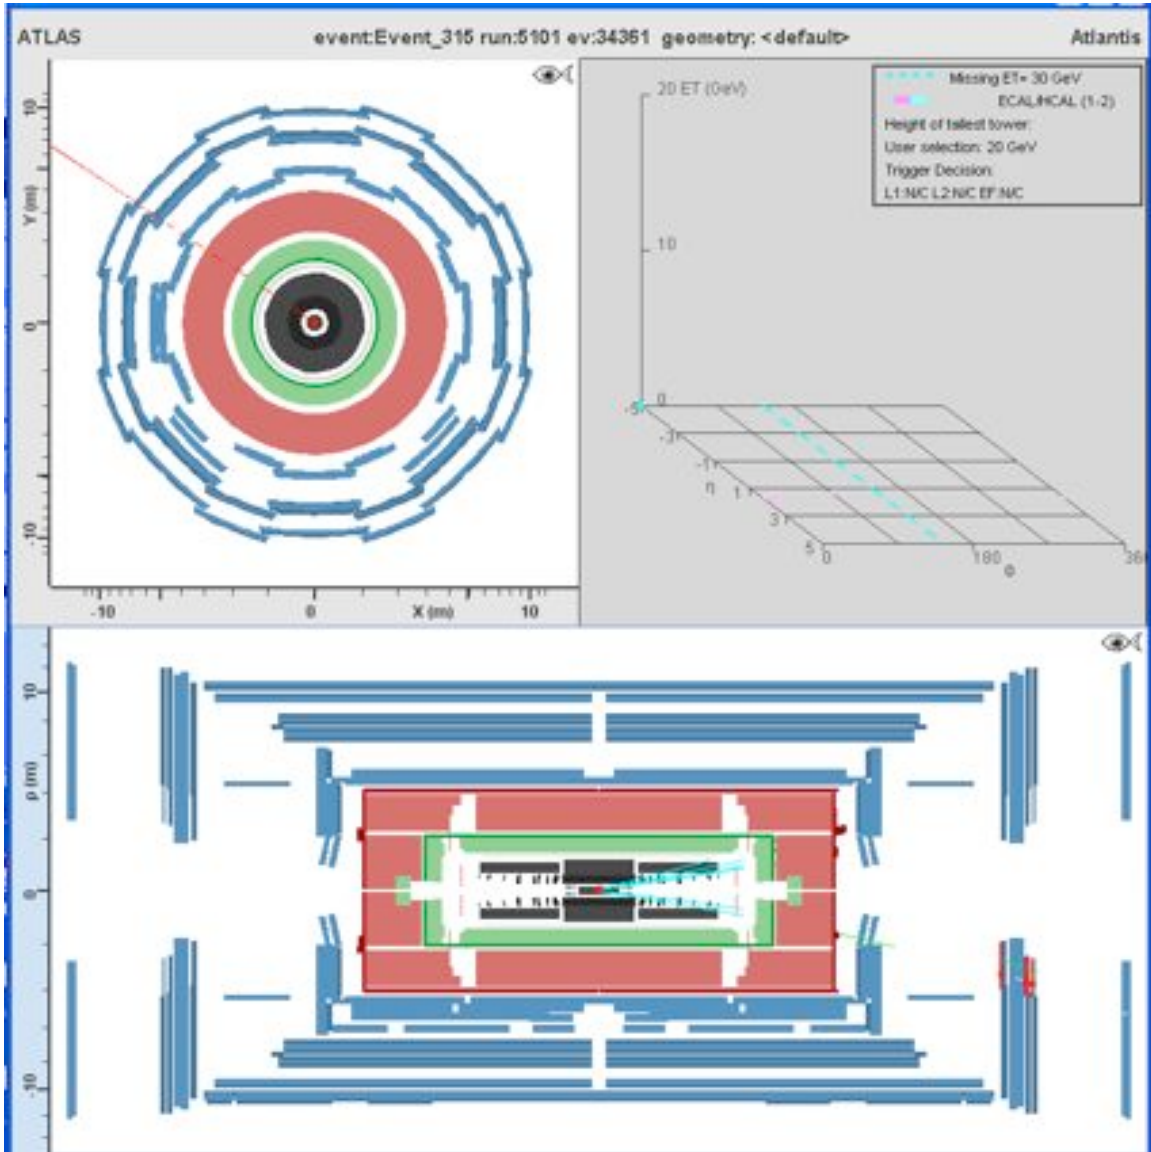

ATLAS muon event in the LHC: What is it? Z, W, or background?  
Set 3

ATLAS muon event in the LHC: What is it? Z, W, or background?  
Set 3

ATLAS muon event in the LHC: What is it? Z, W, or background?  
Set 3

ATLAS muon event in the LHC: What is it? Z, W, or background?  
Set 3